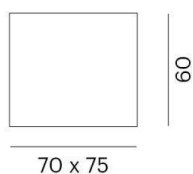

## FORO SHORT

341-40009550

FORO SHORT W SURFACE MOUNTED WALL LUMINAIRE made of aluminium, white, similar to RAL 9003, light output direct / indirect, with converter, dimmability: not dimmable, IP20

## DRAWING

## TECHNICAL DETAILS

System perform. [W]	4
Bulb type	LED
Luminous flux [lm]	260
Colour temp. [K]	3000K
CRI	>90
Converter	with converter
Dimming	not dimmable
Light output	direct / indirect
Voltage [V]	220-240V 50/60Hz
Material	aluminium
Length [mm]	70
Width [mm]	60
Height [mm]	75
IP protection class	IP20
Voltage class	protection cl. I
Net weight [kg]	0,29
Colour lamp	white
RAL	9003
EAN-Number	9010506127638
Lifetime [h]	L80 B10 20 000
Energy efficiency cl.	F

## LIGHT DISTRIBUTION CURVE

The values are rated values. Power and luminous flux are initially subject to a tolerance of +/- 10%. Colour temperature tolerance: +/- 150 K. The values apply to an ambient temperature of 25°C unless otherwise specified.