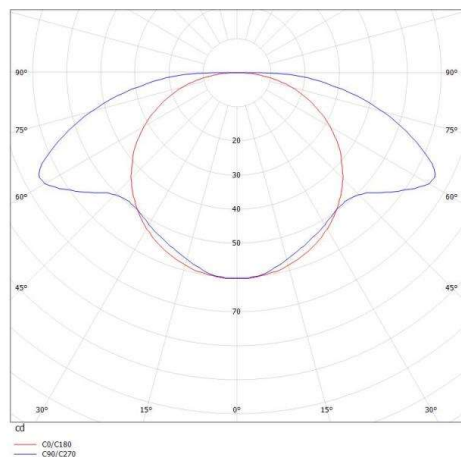

## FORO SHORT

341-40009550

FORO SHORT W SURFACE MOUNTED WALL LUMINAIRE made of aluminium, white, similar to RAL 9003, light output direct / indirect, with converter, dimmability: not dimmable, IP20

## DRAWING

## TECHNICAL DETAILS

System perform. [W]	4
Bulb type	LED
Luminous flux [lm]	260
Colour temp. [K]	3000K
CRI	>90
Converter	with converter
Dimming	not dimmable
Light output	direct / indirect
Voltage [V]	220-240V 50/60Hz
Material	aluminium
Length [mm]	70
Width [mm]	60
Height [mm]	75
IP protection class	IP20
Voltage class	protection cl. I
Net weight [kg]	0,29
Colour lamp	white
RAL	9003
EAN-Number	9010506127638
Lifetime [h]	L80 B10 20 000
Energy efficiency cl.	F

## LIGHT DISTRIBUTION CURVE

The values are rated values. Power and luminous flux are initially subject to a tolerance of +/- 10%. Colour temperature tolerance: +/- 150 K. The values apply to an ambient temperature of 25°C unless otherwise specified.