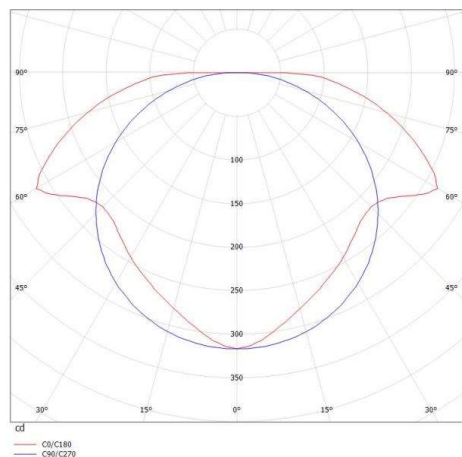

## FORO LONG

341-40019440

FORO LONG W SURFACE MOUNTED WALL LUMINAIRE made of aluminium, silver matt, similar to RAL 9006, light output direct / indirect, with converter, dimmability: not dimmable, IP20

## DRAWING

## TECHNICAL DETAILS

System perform. [W]	11
Bulb type	LED
Luminous flux [lm]	951
Colour temp. [K]	3000K
CRI	>90
Converter	with converter
Dimming	not dimmable
Light output	direct / indirect
Voltage [V]	220-240V 50/60Hz
Material	aluminium
Length [mm]	300
Width [mm]	70
Height [mm]	100
IP protection class	IP20
Voltage class	protection cl. I
Net weight [kg]	1,30
Colour lamp	silver matt
RAL	9006
EAN-Number	9010506130522
Lifetime [h]	L80 B10 20 000
Energy efficiency cl.	F

## LIGHT DISTRIBUTION CURVE

The values are rated values. Power and luminous flux are initially subject to a tolerance of +/- 10%. Colour temperature tolerance: +/- 150 K. The values apply to an ambient temperature of 25°C unless otherwise specified.