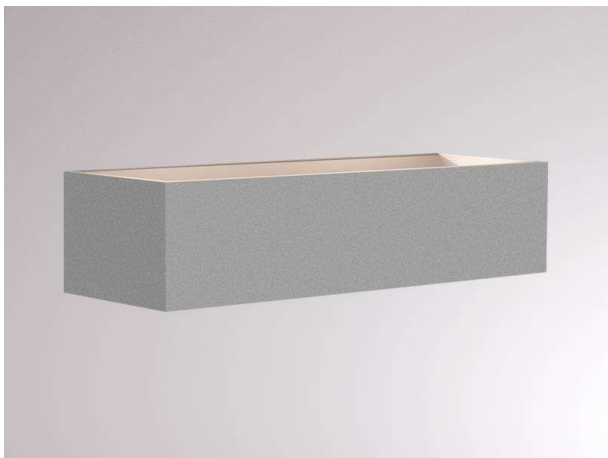

## FORO LONG

341-40019440

FORO LONG W SURFACE MOUNTED WALL LUMINAIRE made of aluminium, silver matt, similar to RAL 9006, light output direct / indirect, with converter, dimmability: not dimmable, IP20

## DRAWING

## TECHNICAL DETAILS

System perform. [W]	11
Bulb type	LED
Luminous flux [lm]	951
Colour temp. [K]	3000K
CRI	>90
Converter	with converter
Dimming	not dimmable
Light output	direct / indirect
Voltage [V]	220-240V 50/60Hz
Material	aluminium
Length [mm]	300
Width [mm]	70
Height [mm]	100
IP protection class	IP20
Voltage class	protection cl. I
Net weight [kg]	1,30
Colour lamp	silver matt
RAL	9006
EAN-Number	9010506130522
Lifetime [h]	L80 B10 20 000
Energy efficiency cl.	F