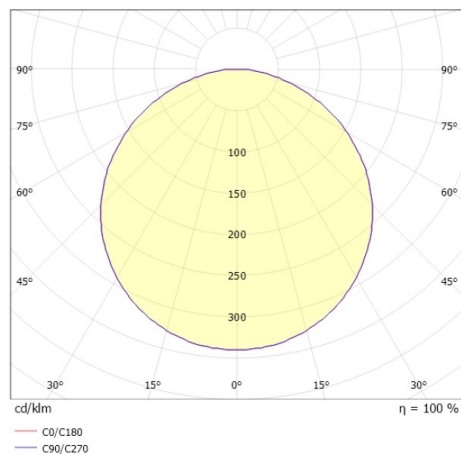

DESCO

341-r2419150

DESCO M SD SURFACE MOUNTED CEILING LUMINAIRE made of aluminium, white, similar to RAL 9003, satined PMMA opal diffuser beam 115°, light output direct, with converter, max. 500mA, dimmability: not dimmable, IP20

DRAWING

TECHNICAL DETAILS

System perform. [W]	15
Bulb type	LED
Luminous flux [lm]	850/935/940
Current sec. [mA]	500
Colour temp. [K]	2700K/3000K/4000K
CRI	>90
Optics	PMMA opal diffuser
Converter	with converter
Dimming	not dimmable
Light output	direct
Beam angle [°]	115°
Voltage [V]	220-240V 50/60Hz
Material	aluminium

Height [mm]	50
Diameter [mm]	240
IP protection class	IP20
Voltage class	protection cl. I
Net weight [kg]	0,61

Colour lamp	white
RAL	9003
EAN-Number	9010506617757
Lifetime [h]	L80 B10 20 000
Energy efficiency cl.	E
No. of luminaires B16A	22

LIGHT DISTRIBUTION CURVE

The values are rated values. Power and luminous flux are initially subject to a tolerance of +/- 10%. Colour temperature tolerance: +/- 150 K. The values apply to an ambient temperature of 25°C unless otherwise specified.