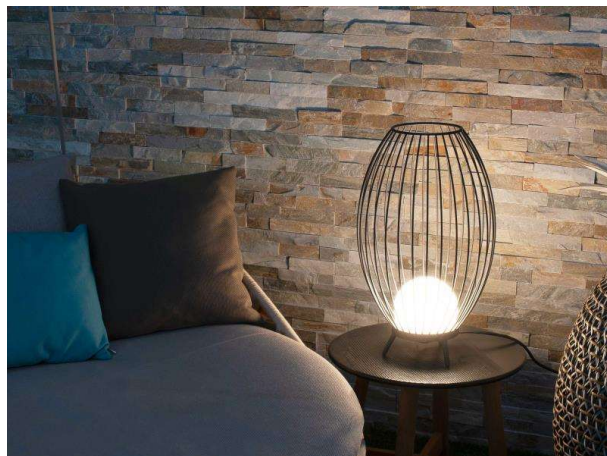

BOHO

401-90008600

BOHO F FLOOR LAMP made of aluminium, black, cable black, synthetic fabric, IP65

DRAWING

TECHNICAL DETAILS

Bulb type	AGL A60 9W
No. of bulb holders	1x
Socket	E27
Voltage [V]	220-240V 50/60Hz
Material	aluminium
Length [mm]	360
Height [mm]	574
Diameter [mm]	360
IP protection class	IP65
Voltage class	protection cl. I
Net weight [kg]	2,70
Color lamp	black
Electric wire	black, synthetic fabric
EAN-Number	9010506131697