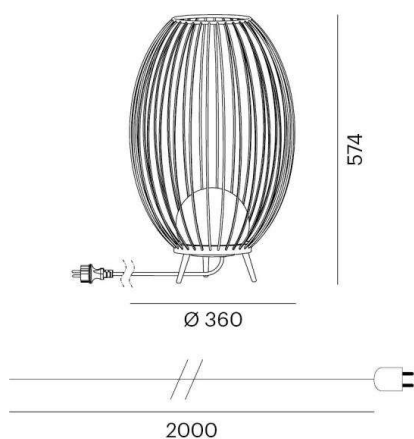

BOHO

401-90008600

BOHO F FLOOR LAMP made of aluminium, black, cable black, synthetic fabric, IP65

DRAWING

TECHNICAL DETAILS

Bulb type	AGL A60 9W
No. of bulb holders	1x
Socket	E27
Voltage [V]	220-240V 50/60Hz
Material	aluminium
Length [mm]	360
Height [mm]	574
Diameter [mm]	360
IP protection class	IP65
Voltage class	protection cl. I
Net weight [kg]	2,70
Color lamp	black
Electric wire	black, synthetic fabric
EAN-Number	9010506131697

LIGHT DISTRIBUTION CURVE

The values are rated values. Power and luminous flux are initially subject to a tolerance of +/- 10%. Colour temperature tolerance: +/- 150 K. The values apply to an ambient temperature of 25°C unless otherwise specified.