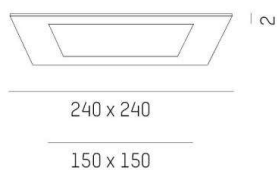

## DRAWING

## TECHNICAL DETAILS

Dimming	not dimmable
Material	steel sheet
Diameter [mm]	240
IP protection class	IP20
Net weight [kg]	0,22
Colour lamp	black
RAL	9005