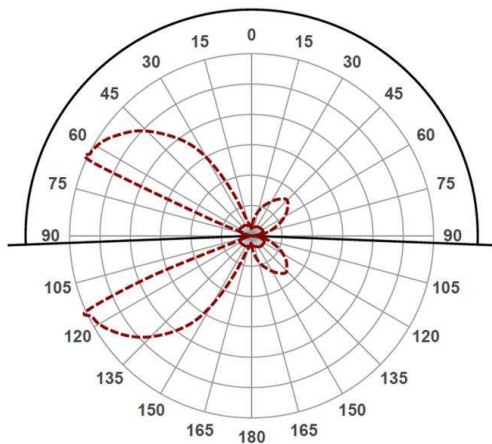

AVA

472-0030990003005

AVA W SURFACE MOUNTED WALL LUMINAIRE made of aluminium, white matt, similar to RAL 9003, light output direct / indirect, with converter, dimmability: not dimmable, IP54

DRAWING

TECHNICAL DETAILS

System perform. [W]	11
Bulb type	LED
Luminous flux [lm]	780
Colour temp. [K]	3000K
CRI	>90
Converter	with converter
Dimming	not dimmable
Light output	direct / indirect
Voltage [V]	220-240V 50/60Hz
Material	aluminium
Length [mm]	187
Width [mm]	60
Height [mm]	100
Troat [mm]	60
IP protection class	IP54
Voltage class	protection cl. I
Net weight [kg]	1,15
Colour lamp	white matt
RAL	9003
EAN-Number	9008905787270
Lifetime [h]	L80 B10 20 000
Energy efficiency cl.	6

LIGHT DISTRIBUTION CURVE

The values are rated values. Power and luminous flux are initially subject to a tolerance of +/- 10%. Colour temperature tolerance: +/- 150 K. The values apply to an ambient temperature of 25°C unless otherwise specified.