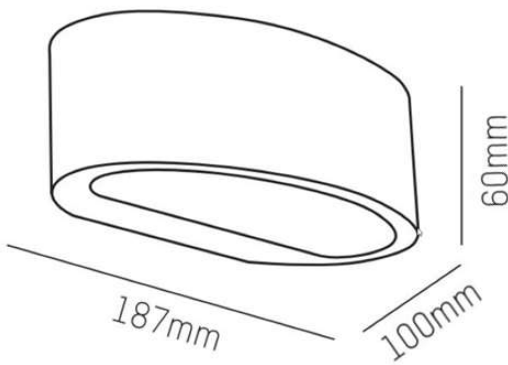

AVA

472-0030990003005

AVA W SURFACE MOUNTED WALL LUMINAIRE made of aluminium, white matt, similar to RAL 9003, light output direct / indirect, with converter, dimmability: not dimmable, IP54

DRAWING

TECHNICAL DETAILS

System perform. [W]	11
Bulb type	LED
Luminous flux [lm]	780
Colour temp. [K]	3000K
CRI	>90
Converter	with converter
Dimming	not dimmable
Light output	direct / indirect
Voltage [V]	220-240V 50/60Hz
Material	aluminium
Length [mm]	187
Width [mm]	60
Height [mm]	100
Troat [mm]	60
IP protection class	IP54
Voltage class	protection cl. I
Net weight [kg]	1,15
Colour lamp	white matt
RAL	9003
EAN-Number	9008905787270
Lifetime [h]	L80 B10 20 000
Energy efficiency cl.	6

LIGHT DISTRIBUTION CURVE

The values are rated values. Power and luminous flux are initially subject to a tolerance of +/- 10%. Colour temperature tolerance: +/- 150 K. The values apply to an ambient temperature of 25°C unless otherwise specified.