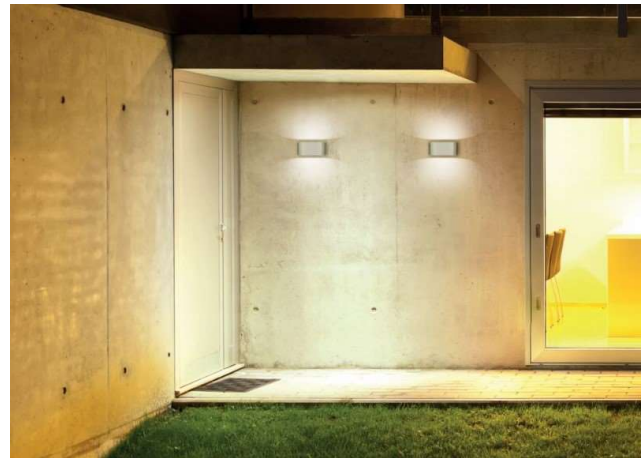

AVA

472-0030990003005

AVA W SURFACE MOUNTED WALL LUMINAIRE made of aluminium, white matt, similar to RAL 9003, light output direct / indirect, with converter, dimmability: not dimmable, IP54

DRAWING

TECHNICAL DETAILS

System perform. [W]	11
Bulb type	LED
Luminous flux [lm]	780
Colour temp. [K]	3000K
CRI	>90
Converter	with converter
Dimming	not dimmable
Light output	direct / indirect
Voltage [V]	220-240V 50/60Hz
Material	aluminium
Length [mm]	187
Width [mm]	60
Height [mm]	100
Troat [mm]	60
IP protection class	IP54
Voltage class	protection cl. I
Net weight [kg]	1,15
Colour lamp	white matt
RAL	9003
EAN-Number	9008905787270
Lifetime [h]	L80 B10 20 000
Energy efficiency cl.	6