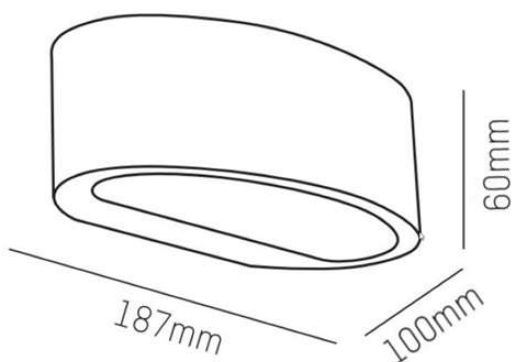

AVA

472-0030990003005

AVA W SURFACE MOUNTED WALL LUMINAIRE made of aluminium, white matt, similar to RAL 9003, light output direct / indirect, with converter, IP54

DRAWING

TECHNICAL DETAILS

System perform. [W]	11
Bulb type	LED
Luminous flux [lm]	780
Colour temp. [K]	3000K
CRI	>90
Converter	with converter
Light output	direct / indirect
Voltage [V]	220-240V 50/60Hz
Material	aluminium

Length [mm]	187
Width [mm]	60
Height [mm]	100
Troat [mm]	60
IP protection class	IP54
Voltage class	protection cl. I
Net weight [kg]	1,15

LIGHT DISTRIBUTION CURVE

Color lamp	white matt
RAL	9003
EAN-Number	9008905787270
Lifetime [h]	25 000