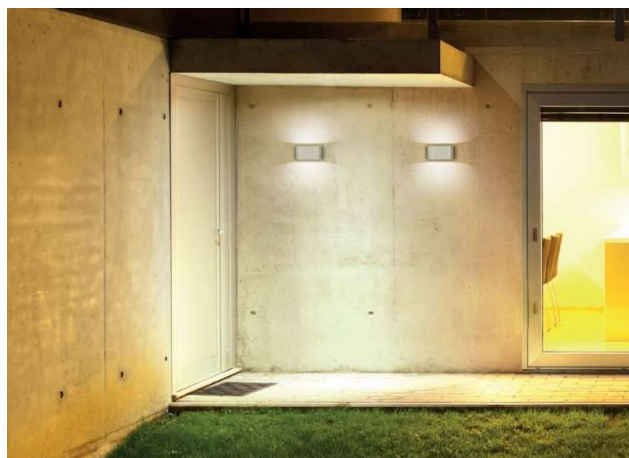

AVA

472-0030990003005

AVA W SURFACE MOUNTED WALL LUMINAIRE made of aluminium, white matt, similar to RAL 9003, light output direct / indirect, with converter, IP54

DRAWING

TECHNICAL DETAILS

System perform. [W]	11
Bulb type	LED
Luminous flux [lm]	780
Colour temp. [K]	3000K
CRI	>90
Converter	with converter
Light output	direct / indirect
Voltage [V]	220-240V 50/60Hz
Material	aluminium

Length [mm]	187
Width [mm]	60
Height [mm]	100
Troat [mm]	60
IP protection class	IP54
Voltage class	protection cl. I
Net weight [kg]	1,15

LIGHT DISTRIBUTION CURVE

Color lamp	white matt
RAL	9003
EAN-Number	9008905787270
Lifetime [h]	25 000