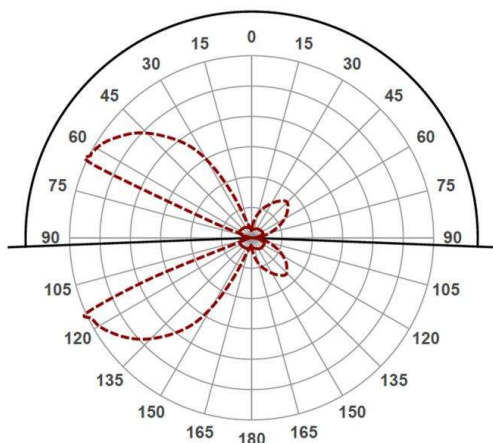

AVA

472-0030990003005

AVA W SURFACE MOUNTED WALL LUMINAIRE made of aluminium, white matt, similar to RAL 9003, light output direct / indirect, with converter, IP54

DRAWING

TECHNICAL DETAILS

System perform. [W]	11
Bulb type	LED
Luminous flux [lm]	780
Colour temp. [K]	3000K
CRI	>90
Converter	with converter
Light output	direct / indirect
Voltage [V]	220-240V 50/60Hz
Material	aluminium

Length [mm]	187
Width [mm]	60
Height [mm]	100
Troat [mm]	60
IP protection class	IP54
Voltage class	protection cl. I
Net weight [kg]	1,15

LIGHT DISTRIBUTION CURVE

Color lamp	white matt
RAL	9003
EAN-Number	9008905787270
Lifetime [h]	25 000

The values are rated values. Power and luminous flux are initially subject to a tolerance of +/- 10%. Colour temperature tolerance: +/- 150 K. The values apply to an ambient temperature of 25°C unless otherwise specified.