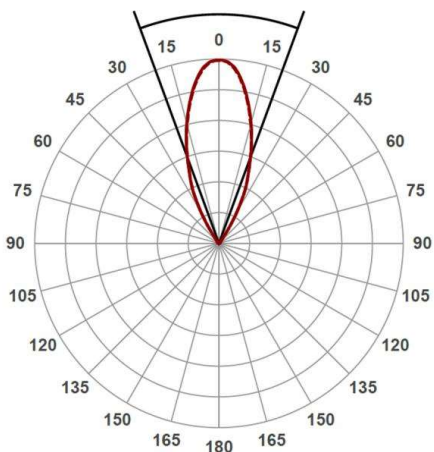

**HARK**

**472-0250480403011**

HARK SURFACE MOUNTED SPOTLIGHT made of aluminium, anthrazite, similar to RAL 7016, beam 40°, light output direct, swiveling 350°, tilting 90°, dimmable not dimmable, IP65 cable length 1320mm, incl. ground spike

**DRAWING**

**TECHNICAL DETAILS**

System perform. [W]	4
Bulb type	AC LED
Luminous flux [lm]	255
Colour temp. [K]	3000K
CRI	>80
Dimming	nicht dimmbar
Light output	direct
Beam angle [°]	40°
Voltage [V]	220-240V 50/60Hz
Material	aluminium
Width [mm]	80
Height [mm]	96
Diameter [mm]	54
IP protection class	IP65
Voltage class	protection cl. I
Net weight [kg]	0,81
Color lamp	anthrazite
RAL	7016
EAN-Number	9008905795329
Lifetime [h]	25 000

**LIGHT DISTRIBUTION CURVE**

The values are rated values. Power and luminous flux are initially subject to a tolerance of +/- 10%. Colour temperature tolerance: +/- 150 K. The values apply to an ambient temperature of 25°C unless otherwise specified.