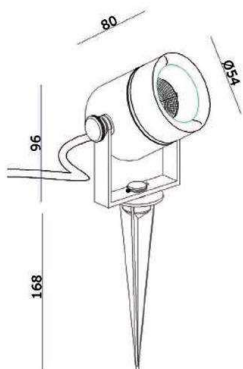

**HARK**

**472-0250480403011**

HARK SURFACE MOUNTED SPOTLIGHT made of aluminium, anthrazite, similar to RAL 7016, beam 40°, light output direct, swiveling 350°, tilting 90°, dimmable not dimmable, IP65 cable length 1320mm, incl. ground spike

**DRAWING**

**TECHNICAL DETAILS**

System perform. [W]	4
Bulb type	AC LED
Luminous flux [lm]	255
Colour temp. [K]	3000K
CRI	>80
Dimming	nicht dimmbar
Light output	direct
Beam angle [°]	40°
Voltage [V]	220-240V 50/60Hz
Material	aluminium
Width [mm]	80
Height [mm]	96
Diameter [mm]	54
IP protection class	IP65
Voltage class	protection cl. I
Net weight [kg]	0,81
Color lamp	anthrazite
RAL	7016
EAN-Number	9008905795329
Lifetime [h]	25 000

**LIGHT DISTRIBUTION CURVE**

The values are rated values. Power and luminous flux are initially subject to a tolerance of +/- 10%. Colour temperature tolerance: +/- 150 K. The values apply to an ambient temperature of 25°C unless otherwise specified.