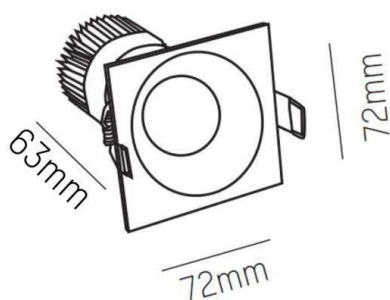

IVY

472-0270790203005

IVY SQUARE R RECESSED SPOTLIGHT made of aluminium, white matt, similar to RAL 9003, beam 20°, light output direct, without converter, max. 200mA, IP54

DRAWING

TECHNICAL DETAILS

Bulb type	LED 7W
Luminous flux [lm]	700
Current sec. [mA]	200
Colour temp. [K]	3000K
CRI	>90
Converter	without converter
Light output	direct
Beam angle [°]	20°
Voltage [V]	35 VDC
Material	aluminium
Length [mm]	72
Width [mm]	72
Height [mm]	63
Ceiling cutout [mm]	60
Recess depth [mm]	93
IP protection class	IP54
Voltage class	protection cl. III
Net weight [kg]	0,27
Color lamp	white matt
RAL	9003
EAN-Number	9008905797170
Lifetime [h]	25 000

LIGHT DISTRIBUTION CURVE

The values are rated values. Power and luminous flux are initially subject to a tolerance of +/- 10%. Colour temperature tolerance: +/- 150 K. The values apply to an ambient temperature of 25°C unless otherwise specified.