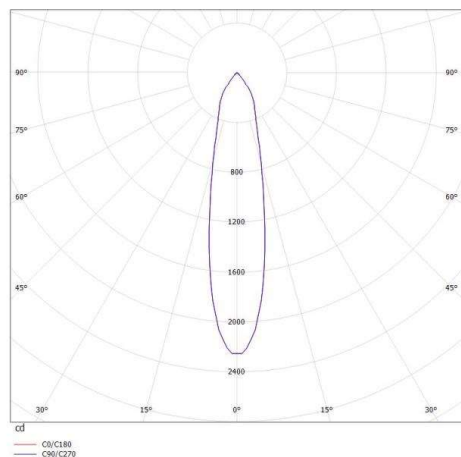

IVY

472-0270790203005

IVY SQUARE R RECESSED SPOTLIGHT made of aluminium, white matt, similar to RAL 9003, beam 20°, light output direct, without converter, max. 200mA, IP54

DRAWING

TECHNICAL DETAILS

Bulb type	LED 7W
Luminous flux [lm]	700
Current sec. [mA]	200
Colour temp. [K]	3000K
CRI	>90
Converter	without converter
Light output	direct
Beam angle [°]	20°
Voltage [V]	35 VDC
Material	aluminium
Length [mm]	72
Width [mm]	72
Height [mm]	63
Ceiling cutout [mm]	60
Recess depth [mm]	93
IP protection class	IP54
Voltage class	protection cl. III
Net weight [kg]	0,27
Color lamp	white matt
RAL	9003
EAN-Number	9008905797170
Lifetime [h]	25 000

LIGHT DISTRIBUTION CURVE

The values are rated values. Power and luminous flux are initially subject to a tolerance of +/- 10%. Colour temperature tolerance: +/- 150 K. The values apply to an ambient temperature of 25°C unless otherwise specified.