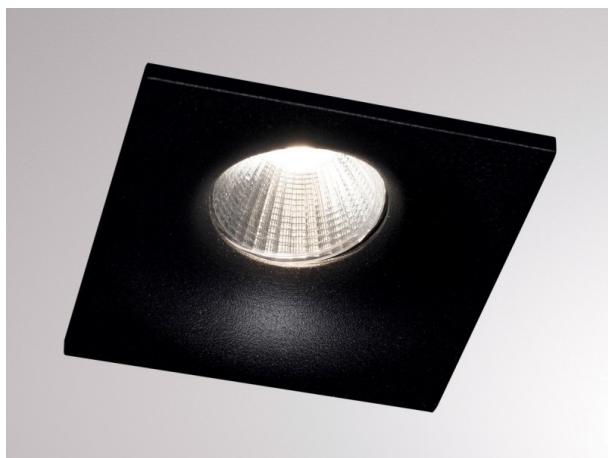

IVY

472-0270790203006

IVY SQUARE R RECESSED SPOTLIGHT made of aluminium, black matt, similar to RAL 9005, beam 20°, light output direct, without converter, max. 200mA, dimmability: see converter, IP54/IP20

DRAWING

LIGHT DISTRIBUTION CURVE

TECHNICAL DETAILS

Bulb type	LED 7W
Luminous flux [lm]	660
Current sec. [mA]	200
Colour temp. [K]	3000K
CRI	>90
Converter	without converter
Dimming	see converter
Light output	direct
Beam angle [°]	20°
Voltage [V]	35 VDC
Material	aluminium
Length [mm]	72
Width [mm]	72
Height [mm]	64
Ceiling cutout [mm]	60
Recess depth [mm]	94
IP protection class	IP54/IP20
Voltage class	protection cl. III
Net weight [kg]	0,28
Colour lamp	black matt
RAL	9005
EAN-Number	9008905795374
Lifetime [h]	L80 B10 20 000
Energy efficiency cl.	D