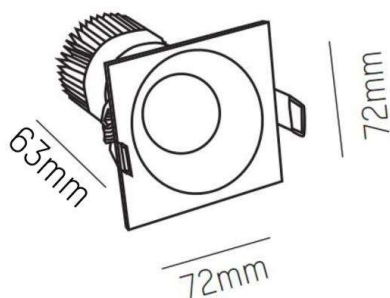

IVY

472-0270790203006

IVY SQUARE R RECESSED SPOTLIGHT made of aluminium, black matt, similar to RAL 9005, beam 20°, light output direct, without converter, max. 200mA, IP54

DRAWING

LIGHT DISTRIBUTION CURVE

TECHNICAL DETAILS

Bulb type	LED 7W
Luminous flux [lm]	660
Current sec. [mA]	200
Colour temp. [K]	3000K
CRI	>90
Converter	without converter
Light output	direct
Beam angle [°]	20°
Voltage [V]	35 VDC
Material	aluminium
Length [mm]	72
Width [mm]	72
Height [mm]	63
Ceiling cutout [mm]	60
Recess depth [mm]	93
IP protection class	IP54
Voltage class	protection cl. III
Net weight [kg]	0,28
Color lamp	black matt
RAL	9005
EAN-Number	9008905795374
Lifetime [h]	L80 B10 20 000
Energy efficiency cl.	E