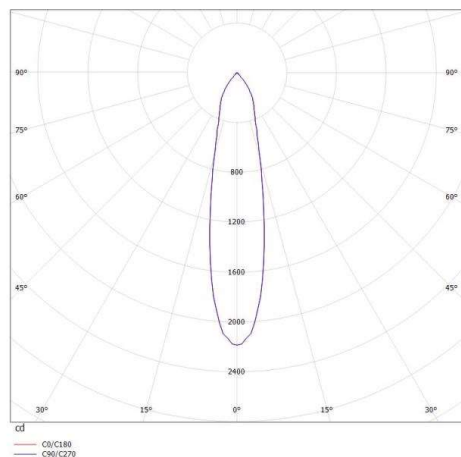

IVY

472-0270790203006

IVY SQUARE R RECESSED SPOTLIGHT made of aluminium, black matt, similar to RAL 9005, beam 20°, light output direct, without converter, max. 200mA, IP54

DRAWING

LIGHT DISTRIBUTION CURVE

TECHNICAL DETAILS

Bulb type	LED 7W
Luminous flux [lm]	660
Current sec. [mA]	200
Colour temp. [K]	3000K
CRI	>90
Converter	without converter
Light output	direct
Beam angle [°]	20°
Voltage [V]	35 VDC
Material	aluminium
Length [mm]	72
Width [mm]	72
Height [mm]	63
Ceiling cutout [mm]	60
Recess depth [mm]	93
IP protection class	IP54
Voltage class	protection cl. III
Net weight [kg]	0,28
Color lamp	black matt
RAL	9005
EAN-Number	9008905795374
Lifetime [h]	L80 B10 20 000
Energy efficiency cl.	E

The values are rated values. Power and luminous flux are initially subject to a tolerance of +/- 10%. Colour temperature tolerance: +/- 150 K. The values apply to an ambient temperature of 25°C unless otherwise specified.