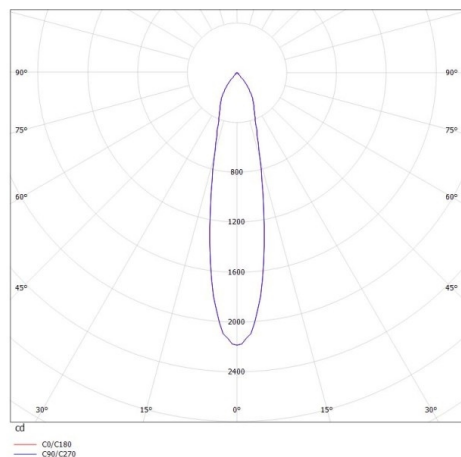

IVY

472-0270790203006

IVY SQUARE R RECESSED SPOTLIGHT made of aluminium, black matt, similar to RAL 9005, beam 20°, light output direct, without converter, max. 200mA, dimmability: see converter, IP54/IP20

DRAWING

LIGHT DISTRIBUTION CURVE

TECHNICAL DETAILS

Bulb type	LED 7W
Luminous flux [lm]	660
Current sec. [mA]	200
Colour temp. [K]	3000K
CRI	>90
Converter	without converter
Dimming	see converter
Light output	direct
Beam angle [°]	20°
Voltage [V]	35 VDC
Material	aluminium
Length [mm]	72
Width [mm]	72
Height [mm]	64
Ceiling cutout [mm]	60
Recess depth [mm]	94
IP protection class	IP54/IP20
Voltage class	protection cl. III
Net weight [kg]	0,28
Colour lamp	black matt
RAL	9005
EAN-Number	9008905795374
Lifetime [h]	L80 B10 20 000
Energy efficiency cl.	D

The values are rated values. Power and luminous flux are initially subject to a tolerance of +/- 10%. Colour temperature tolerance: +/- 150 K. The values apply to an ambient temperature of 25°C unless otherwise specified.