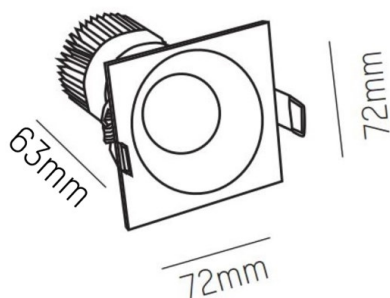

IVY

472-0270790203006

IVY SQUARE R RECESSED SPOTLIGHT made of aluminium, black matt, similar to RAL 9005, beam 20°, light output direct, without converter, max. 200mA, dimmability: see converter, IP54/IP20

DRAWING

LIGHT DISTRIBUTION CURVE

TECHNICAL DETAILS

Bulb type	LED 7W
Luminous flux [lm]	660
Current sec. [mA]	200
Colour temp. [K]	3000K
CRI	>90
Converter	without converter
Dimming	see converter
Light output	direct
Beam angle [°]	20°
Voltage [V]	35 VDC
Material	aluminium
Length [mm]	72
Width [mm]	72
Height [mm]	64
Ceiling cutout [mm]	60
Recess depth [mm]	94
IP protection class	IP54/IP20
Voltage class	protection cl. III
Net weight [kg]	0,28
Colour lamp	black matt
RAL	9005
EAN-Number	9008905795374
Lifetime [h]	L80 B10 20 000
Energy efficiency cl.	D