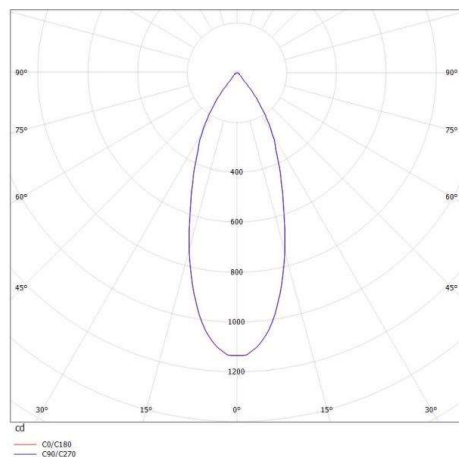

IVY

472-0270790403005

IVY SQUARE R RECESSED SPOTLIGHT made of aluminium, white matt, similar to RAL 9003, beam 40°, light output direct, without converter, max. 200mA, IP54

DRAWING

TECHNICAL DETAILS

Bulb type	LED 7W
Luminous flux [lm]	640
Current sec. [mA]	200
Colour temp. [K]	3000K
CRI	>90
Converter	without converter
Light output	direct
Beam angle [°]	40°
Voltage [V]	35 VDC
Material	aluminium
Length [mm]	72
Width [mm]	72
Height [mm]	63
Ceiling cutout [mm]	60
Recess depth [mm]	93
IP protection class	IP54
Voltage class	protection cl. III
Net weight [kg]	0,28
Color lamp	white matt
RAL	9003
EAN-Number	9008905797163
Lifetime [h]	L80 B10 20 000
Energy efficiency cl.	E

LIGHT DISTRIBUTION CURVE

The values are rated values. Power and luminous flux are initially subject to a tolerance of +/- 10%. Colour temperature tolerance: +/- 150 K. The values apply to an ambient temperature of 25°C unless otherwise specified.