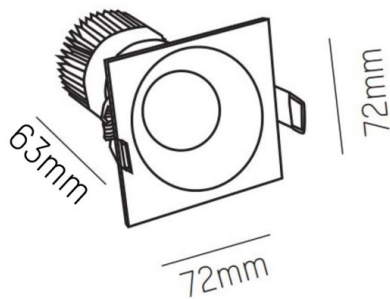

IVY

472-0270790403005

IVY SQUARE R RECESSED SPOTLIGHT made of aluminium, white, similar to RAL 9003, beam 40°, light output direct, without converter, max. 200mA, dimmability: see converter, IP54/IP20

DRAWING

TECHNICAL DETAILS

Bulb type	LED 7W
Luminous flux [lm]	640
Current sec. [mA]	200
Colour temp. [K]	3000K
CRI	>90
Converter	without converter
Dimming	see converter
Light output	direct
Beam angle [°]	40°
Voltage [V]	35 VDC
Material	aluminium
Length [mm]	72
Width [mm]	72
Height [mm]	64
Ceiling cutout [mm]	60
Recess depth [mm]	94
IP protection class	IP54/IP20
Voltage class	protection cl. III
Net weight [kg]	0,28
Colour lamp	white
RAL	9003
EAN-Number	9008905797163
Lifetime [h]	L80 B10 20 000
Energy efficiency cl.	D

LIGHT DISTRIBUTION CURVE

The values are rated values. Power and luminous flux are initially subject to a tolerance of +/- 10%. Colour temperature tolerance: +/- 150 K. The values apply to an ambient temperature of 25°C unless otherwise specified.