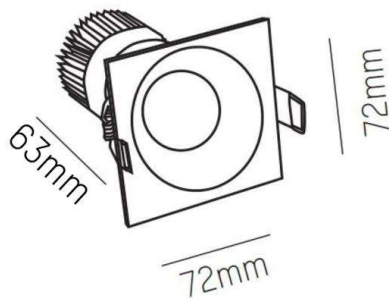

IVY

472-0270790403005

IVY SQUARE R RECESSED SPOTLIGHT made of aluminium, white matt, similar to RAL 9003, beam 40°, light output direct, without converter, max. 200mA, IP54

DRAWING

TECHNICAL DETAILS

Bulb type	LED 7W
Luminous flux [lm]	640
Current sec. [mA]	200
Colour temp. [K]	3000K
CRI	>90
Converter	without converter
Light output	direct
Beam angle [°]	40°
Voltage [V]	35 VDC
Material	aluminium
Length [mm]	72
Width [mm]	72
Height [mm]	63
Ceiling cutout [mm]	60
Recess depth [mm]	93
IP protection class	IP54
Voltage class	protection cl. III
Net weight [kg]	0,28
Color lamp	white matt
RAL	9003
EAN-Number	9008905797163
Lifetime [h]	L80 B10 20 000
Energy efficiency cl.	E

LIGHT DISTRIBUTION CURVE

The values are rated values. Power and luminous flux are initially subject to a tolerance of +/- 10%. Colour temperature tolerance: +/- 150 K. The values apply to an ambient temperature of 25°C unless otherwise specified.