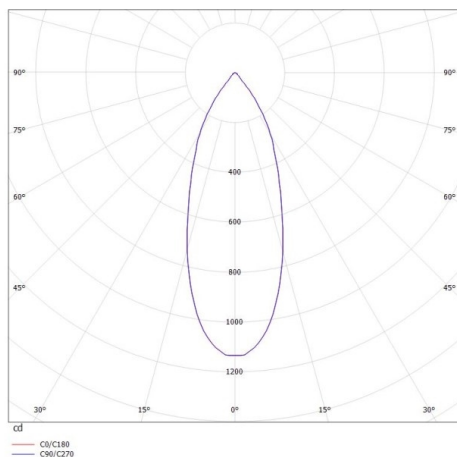

IVY

472-0270790403005

IVY SQUARE R RECESSED SPOTLIGHT made of aluminium, white, similar to RAL 9003, beam 40°, light output direct, without converter, max. 200mA, dimmability: see converter, IP54/IP20

DRAWING

TECHNICAL DETAILS

Bulb type	LED 7W
Luminous flux [lm]	640
Current sec. [mA]	200
Colour temp. [K]	3000K
CRI	>90
Converter	without converter
Dimming	see converter
Light output	direct
Beam angle [°]	40°
Voltage [V]	35 VDC
Material	aluminium
Length [mm]	72
Width [mm]	72
Height [mm]	64
Ceiling cutout [mm]	60
Recess depth [mm]	94
IP protection class	IP54/IP20
Voltage class	protection cl. III
Net weight [kg]	0,28
Colour lamp	white
RAL	9003
EAN-Number	9008905797163
Lifetime [h]	L80 B10 20 000
Energy efficiency cl.	D

LIGHT DISTRIBUTION CURVE

The values are rated values. Power and luminous flux are initially subject to a tolerance of +/- 10%. Colour temperature tolerance: +/- 150 K. The values apply to an ambient temperature of 25°C unless otherwise specified.