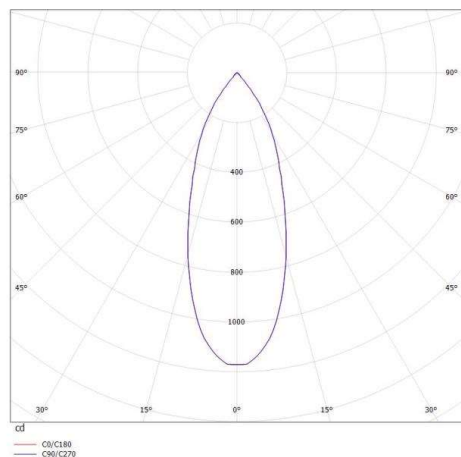

IVY

472-0270790403006

IVY SQUARE R RECESSED SPOTLIGHT made of aluminium, black matt, similar to RAL 9005, beam 40°, light output direct, without converter, max. 200mA, IP54

DRAWING

TECHNICAL DETAILS

Bulb type	LED 7W
Luminous flux [lm]	630
Current sec. [mA]	200
Colour temp. [K]	3000K
CRI	>90
Converter	without converter
Light output	direct
Beam angle [°]	40°
Voltage [V]	35 VDC
Material	aluminium
Length [mm]	72
Width [mm]	72
Height [mm]	63
Ceiling cutout [mm]	60
Recess depth [mm]	93
IP protection class	IP54
Voltage class	protection cl. III
Net weight [kg]	0,27
Color lamp	black matt
RAL	9005
EAN-Number	9008905797156
Lifetime [h]	L80 B10 20 000
Energy efficiency cl.	E

LIGHT DISTRIBUTION CURVE

The values are rated values. Power and luminous flux are initially subject to a tolerance of +/- 10%. Colour temperature tolerance: +/- 150 K. The values apply to an ambient temperature of 25°C unless otherwise specified.