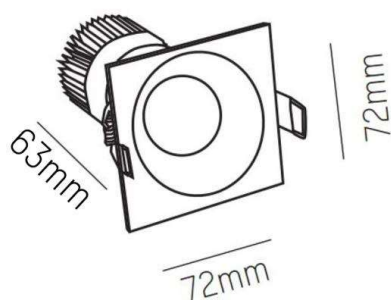

IVY

472-0270790403006

IVY SQUARE R RECESSED SPOTLIGHT made of aluminium, black matt, similar to RAL 9005, beam 40°, light output direct, without converter, max. 200mA, IP54

DRAWING

TECHNICAL DETAILS

Bulb type	LED 7W
Luminous flux [lm]	630
Current sec. [mA]	200
Colour temp. [K]	3000K
CRI	>90
Converter	without converter
Light output	direct
Beam angle [°]	40°
Voltage [V]	35 VDC
Material	aluminium
Length [mm]	72
Width [mm]	72
Height [mm]	63
Ceiling cutout [mm]	60
Recess depth [mm]	93
IP protection class	IP54
Voltage class	protection cl. III
Net weight [kg]	0,27
Color lamp	black matt
RAL	9005
EAN-Number	9008905797156
Lifetime [h]	L80 B10 20 000
Energy efficiency cl.	E

LIGHT DISTRIBUTION CURVE

The values are rated values. Power and luminous flux are initially subject to a tolerance of +/- 10%. Colour temperature tolerance: +/- 150 K. The values apply to an ambient temperature of 25°C unless otherwise specified.