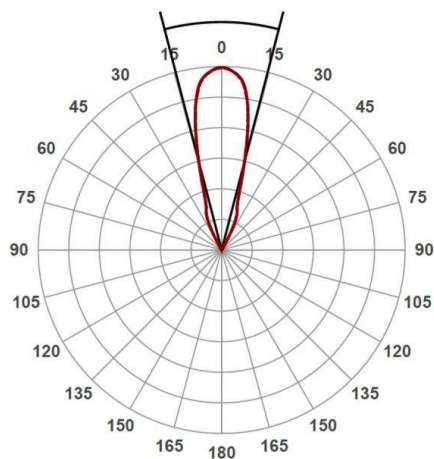

LOOK

472-0321090303005

LOOK ROUND R RECESSED SPOTLIGHT made of aluminium, white matt, similar to RAL 9003, beam 30°, light output direct, without converter, max. 350mA, dimmability: not dimmable, IP20

DRAWING

TECHNICAL DETAILS

Bulb type	LED 11W
Luminous flux [lm]	950
Current sec. [mA]	350
Colour temp. [K]	3000K
CRI	>90
Converter	without converter
Dimming	not dimmable
Light output	direct
Beam angle [°]	30°
Voltage [V]	36 VDC
Material	aluminium
Height [mm]	110
Diameter [mm]	114
Ceiling cutout [mm]	105
Recess depth [mm]	173
IP protection class	IP20
Voltage class	protection cl. III
Net weight [kg]	0,68
Colour lamp	white matt
RAL	9003
EAN-Number	9008905918544
Lifetime [h]	L80 B10 20 000
Energy efficiency cl.	F

LIGHT DISTRIBUTION CURVE

The values are rated values. Power and luminous flux are initially subject to a tolerance of +/- 10%. Colour temperature tolerance: +/- 150 K. The values apply to an ambient temperature of 25°C unless otherwise specified.