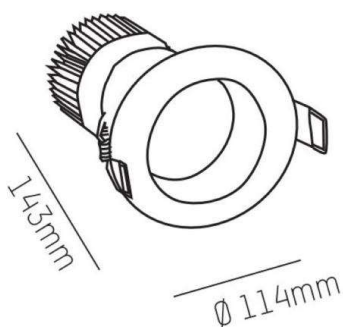

LOOK

472-0321090303005

LOOK ROUND R RECESSED SPOTLIGHT made of aluminium, white matt, similar to RAL 9003, beam 30°, light output direct, without converter, max. 350mA, dimmability: not dimmable, IP20

DRAWING

TECHNICAL DETAILS

Bulb type	LED 11W
Luminous flux [lm]	950
Current sec. [mA]	350
Colour temp. [K]	3000K
CRI	>90
Converter	without converter
Dimming	not dimmable
Light output	direct
Beam angle [°]	30°
Voltage [V]	36 VDC
Material	aluminium
Height [mm]	110
Diameter [mm]	114
Ceiling cutout [mm]	105
Recess depth [mm]	173
IP protection class	IP20
Voltage class	protection cl. III
Net weight [kg]	0,68
Colour lamp	white matt
RAL	9003
EAN-Number	9008905918544
Lifetime [h]	L80 B10 20 000
Energy efficiency cl.	F

LIGHT DISTRIBUTION CURVE

The values are rated values. Power and luminous flux are initially subject to a tolerance of +/- 10%. Colour temperature tolerance: +/- 150 K. The values apply to an ambient temperature of 25°C unless otherwise specified.