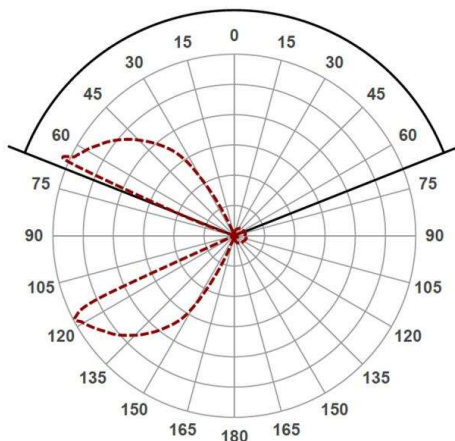

**B0**

**472-0827060**

B0 SINGLE W SURFACE MOUNTED WALL LUMINAIRE made of aluminium, black matt, similar to RAL 9005, light output direct / indirect, swiveling 345°, with converter, dimmable not dimmable, IP20

**DRAWING**

**TECHNICAL DETAILS**

System perform. [W]	6
Bulb type	LED
Luminous flux [lm]	175
Colour temp. [K]	2700K
CRI	>90
Converter	with converter
Dimming	nicht dimmbar
Light output	direct / indirect
Voltage [V]	220-240V 50/60Hz
Material	aluminium
Length [mm]	135
Width [mm]	30
Height [mm]	135
Troat [mm]	142
IP protection class	IP20
Voltage class	protection cl. I
Net weight [kg]	0,65
Color lamp	black matt
RAL	9005
EAN-Number	9010506025873
Lifetime [h]	25 000

**LIGHT DISTRIBUTION CURVE**

The values are rated values. Power and luminous flux are initially subject to a tolerance of +/- 10%. Colour temperature tolerance: +/- 150 K. The values apply to an ambient temperature of 25°C unless otherwise specified.