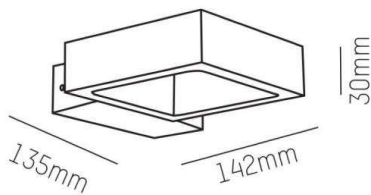

**B0**

**472-0827060**

B0 SINGLE W SURFACE MOUNTED WALL LUMINAIRE made of aluminium, black matt, similar to RAL 9005, light output direct / indirect, swiveling 345°, with converter, dimmable not dimmable, IP20

**DRAWING**

**TECHNICAL DETAILS**

System perform. [W]	6
Bulb type	LED
Luminous flux [lm]	175
Colour temp. [K]	2700K
CRI	>90
Converter	with converter
Dimming	nicht dimmbar
Light output	direct / indirect
Voltage [V]	220-240V 50/60Hz
Material	aluminium
Length [mm]	135
Width [mm]	30
Height [mm]	135
Troat [mm]	142
IP protection class	IP20
Voltage class	protection cl. I
Net weight [kg]	0,65
Color lamp	black matt
RAL	9005
EAN-Number	9010506025873
Lifetime [h]	25 000