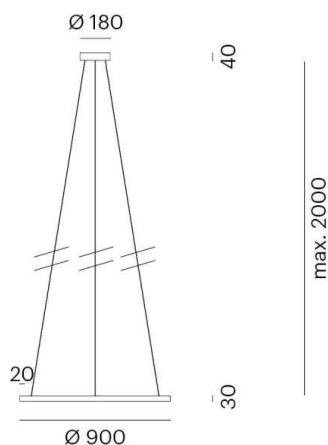

PERFORA L

472-10029600

PERFORA L PD SUSPENSION made of aluminium, black, similar to RAL 9005, light output direct, with converter, dimmability: not dimmable, cable grey, steel, adapter/ceiling base black, IP20 cable lenght 2000mm

DRAWING

TECHNICAL DETAILS

System perform. [W]	64
Bulb type	LED
Luminous flux [lm]	2850
Colour temp. [K]	3000K
CRI	>90
Converter	with converter
Dimming	not dimmable
Light output	direct
Voltage [V]	220-240V 50/60Hz
Material	aluminium
Height [mm]	30
Diameter [mm]	900
IP protection class	IP20
Voltage class	protection cl. I
Net weight [kg]	4,50
Color lamp	black
RAL	9005
Color adapter/ceiling base	black
Electric wire	grey, steel
EAN-Number	9010506127829
Lifetime [h]	L80 B10 20 000
Energy efficiency cl.	F

LIGHT DISTRIBUTION CURVE

The values are rated values. Power and luminous flux are initially subject to a tolerance of +/- 10%. Colour temperature tolerance: +/- 150 K. The values apply to an ambient temperature of 25°C unless otherwise specified.