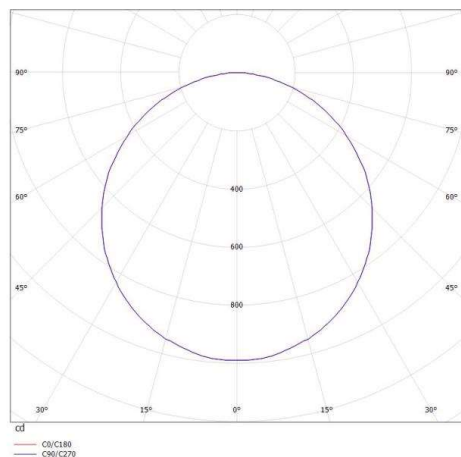

PERFORA L

472-10029600

PERFORA L PD SUSPENSION made of aluminium, black, similar to RAL 9005, light output direct, with converter, dimmability: not dimmable, cable grey, steel, adapter/ceiling base black, IP20 cable lenght 2000mm

DRAWING

TECHNICAL DETAILS

System perform. [W]	64
Bulb type	LED
Luminous flux [lm]	2850
Colour temp. [K]	3000K
CRI	>90
Converter	with converter
Dimming	not dimmable
Light output	direct
Voltage [V]	220-240V 50/60Hz
Material	aluminium
Height [mm]	30
Diameter [mm]	900
IP protection class	IP20
Voltage class	protection cl. I
Net weight [kg]	4,50
Color lamp	black
RAL	9005
Color adapter/ceiling base	black
Electric wire	grey, steel
EAN-Number	9010506127829
Lifetime [h]	L80 B10 20 000
Energy efficiency cl.	F

LIGHT DISTRIBUTION CURVE

The values are rated values. Power and luminous flux are initially subject to a tolerance of +/- 10%. Colour temperature tolerance: +/- 150 K. The values apply to an ambient temperature of 25°C unless otherwise specified.