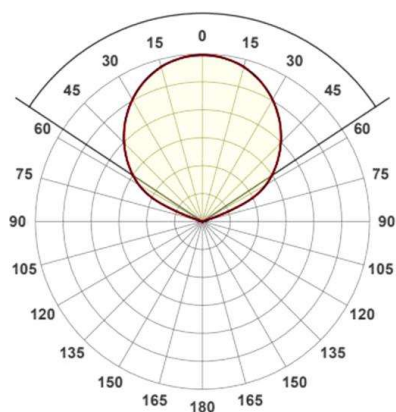

## CARMİ

472-1227050

CARMİ SD SURFACE MOUNTED CEILING LUMINAIRE made of aluminium, white, similar to RAL 9003, light output direct, with converter, max. 300mA, dimmability: not dimmable, IP20

## DRAWING

## TECHNICAL DETAILS

System perform. [W]	13
Bulb type	LED
Luminous flux [lm]	550
Current sec. [mA]	300
Colour temp. [K]	2700K
CRI	>90
Converter	with converter
Dimming	not dimmable
Light output	direct
Voltage [V]	36 VDC
Material	aluminium
Height [mm]	55
Diameter [mm]	140
IP protection class	IP20
Voltage class	protection cl. I
Net weight [kg]	1,04
Colour lamp	white
RAL	9003
EAN-Number	9010506036152
Lifetime [h]	L80 B10 20 000
Energy efficiency cl.	E

## LIGHT DISTRIBUTION CURVE

The values are rated values. Power and luminous flux are initially subject to a tolerance of +/- 10%. Colour temperature tolerance: +/- 150 K. The values apply to an ambient temperature of 25°C unless otherwise specified.