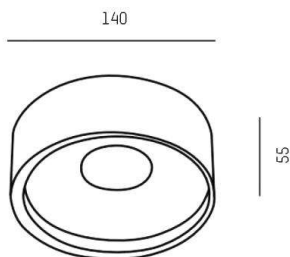

CARMİ

472-1227050

CARMİ SD SURFACE MOUNTED CEILING LUMINAIRE made of aluminium, white matt, similar to RAL 9003, light output direct, with converter, max. 300mA, dimmability: not dimmable, IP20

DRAWING

TECHNICAL DETAILS

System perform. [W]	11
Bulb type	LED
Luminous flux [lm]	550
Current sec. [mA]	300
Colour temp. [K]	2700K
CRI	>90
Converter	with converter
Dimming	not dimmable
Light output	direct
Voltage [V]	36 VDC
Material	aluminium
Height [mm]	50
Diameter [mm]	140
IP protection class	IP20
Voltage class	protection cl. I
Net weight [kg]	1,04
Color lamp	white matt
RAL	9003
EAN-Number	9010506036152
Lifetime [h]	25 000

LIGHT DISTRIBUTION CURVE

The values are rated values. Power and luminous flux are initially subject to a tolerance of +/- 10%. Colour temperature tolerance: +/- 150 K. The values apply to an ambient temperature of 25°C unless otherwise specified.