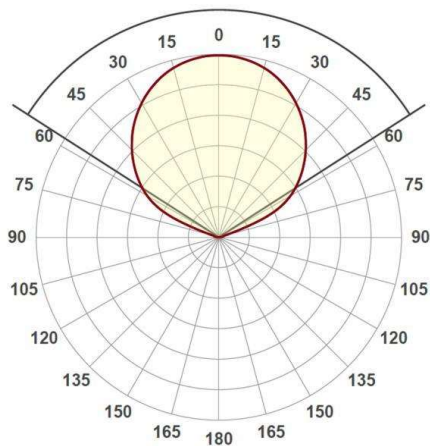

CARMİ

472-1227050

CARMİ SD SURFACE MOUNTED CEILING LUMINAIRE made of aluminium, white matt, similar to RAL 9003, light output direct, with converter, max. 300mA, dimmability: not dimmable, IP20

DRAWING

TECHNICAL DETAILS

System perform. [W]	11
Bulb type	LED
Luminous flux [lm]	550
Current sec. [mA]	300
Colour temp. [K]	2700K
CRI	>90
Converter	with converter
Dimming	not dimmable
Light output	direct
Voltage [V]	36 VDC
Material	aluminium
Height [mm]	50
Diameter [mm]	140
IP protection class	IP20
Voltage class	protection cl. I
Net weight [kg]	1,04
Color lamp	white matt
RAL	9003
EAN-Number	9010506036152
Lifetime [h]	25 000

LIGHT DISTRIBUTION CURVE

The values are rated values. Power and luminous flux are initially subject to a tolerance of +/- 10%. Colour temperature tolerance: +/- 150 K. The values apply to an ambient temperature of 25°C unless otherwise specified.