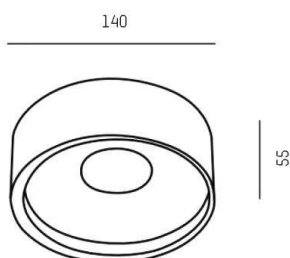

## CARMİ

472-1227050

CARMİ SD SURFACE MOUNTED CEILING LUMINAIRE made of aluminium, white, similar to RAL 9003, light output direct, with converter, max. 300mA, dimmability: not dimmable, IP20

## DRAWING

## TECHNICAL DETAILS

System perform. [W]	13
Bulb type	LED
Luminous flux [lm]	550
Current sec. [mA]	300
Colour temp. [K]	2700K
CRI	>90
Converter	with converter
Dimming	not dimmable
Light output	direct
Voltage [V]	36 VDC
Material	aluminium
Height [mm]	55
Diameter [mm]	140
IP protection class	IP20
Voltage class	protection cl. I
Net weight [kg]	1,04
Colour lamp	white
RAL	9003
EAN-Number	9010506036152
Lifetime [h]	L80 B10 20 000
Energy efficiency cl.	E

## LIGHT DISTRIBUTION CURVE

The values are rated values. Power and luminous flux are initially subject to a tolerance of +/- 10%. Colour temperature tolerance: +/- 150 K. The values apply to an ambient temperature of 25°C unless otherwise specified.