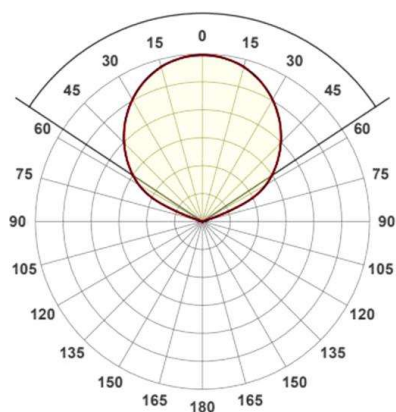

CARMİ

472-1227060

CARMİ SD SURFACE MOUNTED CEILING LUMINAIRE made of aluminium, black matt, similar to RAL 9005, light output direct, with converter, max. 300mA, dimmability: not dimmable, IP20

DRAWING

TECHNICAL DETAILS

System perform. [W]	11
Bulb type	LED
Luminous flux [lm]	455
Current sec. [mA]	300
Colour temp. [K]	2700K
CRI	>90
Converter	with converter
Dimming	not dimmable
Light output	direct
Voltage [V]	36 VDC
Material	aluminium
Height [mm]	50
Diameter [mm]	140
IP protection class	IP20
Voltage class	protection cl. I
Net weight [kg]	1,03
Color lamp	black matt
RAL	9005
EAN-Number	9010506036176
Lifetime [h]	L80 B10 20 000
Energy efficiency cl.	E

LIGHT DISTRIBUTION CURVE

The values are rated values. Power and luminous flux are initially subject to a tolerance of +/- 10%. Colour temperature tolerance: +/- 150 K. The values apply to an ambient temperature of 25°C unless otherwise specified.