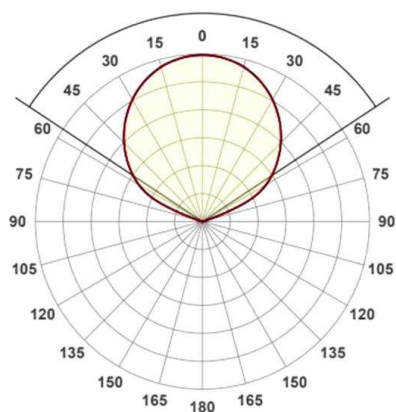

CARMİ

472-1227060

CARMİ SD SURFACE MOUNTED CEILING LUMINAIRE made of aluminium, black matt, similar to RAL 9005, light output direct, with converter, max. 300mA, dimmability: not dimmable, IP20

DRAWING

TECHNICAL DETAILS

| | |
|-----------------------|------------------|
| System perform. [W] | 11 |
| Bulb type | LED |
| Luminous flux [lm] | 455 |
| Current sec. [mA] | 300 |
| Colour temp. [K] | 2700K |
| CRI | >90 |
| Converter | with converter |
| Dimming | not dimmable |
| Light output | direct |
| Voltage [V] | 36 VDC |
| Material | aluminium |
| Height [mm] | 55 |
| Diameter [mm] | 140 |
| IP protection class | IP20 |
| Voltage class | protection cl. I |
| Net weight [kg] | 1,03 |
| Colour lamp | black matt |
| RAL | 9005 |
| EAN-Number | 9010506036176 |
| Lifetime [h] | L80 B10 20 000 |
| Energy efficiency cl. | E |

LIGHT DISTRIBUTION CURVE

The values are rated values. Power and luminous flux are initially subject to a tolerance of +/- 10%. Colour temperature tolerance: +/- 150 K. The values apply to an ambient temperature of 25°C unless otherwise specified.