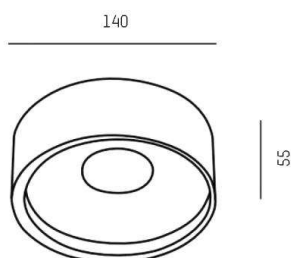

CARMİ

472-1227060

CARMİ SD SURFACE MOUNTED CEILING LUMINAIRE made of aluminium, black matt, similar to RAL 9005, light output direct, with converter, max. 300mA, dimmability: not dimmable, IP20

DRAWING

TECHNICAL DETAILS

| | |
|-----------------------|------------------|
| System perform. [W] | 11 |
| Bulb type | LED |
| Luminous flux [lm] | 455 |
| Current sec. [mA] | 300 |
| Colour temp. [K] | 2700K |
| CRI | >90 |
| Converter | with converter |
| Dimming | not dimmable |
| Light output | direct |
| Voltage [V] | 36 VDC |
| Material | aluminium |
| Height [mm] | 55 |
| Diameter [mm] | 140 |
| IP protection class | IP20 |
| Voltage class | protection cl. I |
| Net weight [kg] | 1,03 |
| Colour lamp | black matt |
| RAL | 9005 |
| EAN-Number | 9010506036176 |
| Lifetime [h] | L80 B10 20 000 |
| Energy efficiency cl. | E |

LIGHT DISTRIBUTION CURVE

The values are rated values. Power and luminous flux are initially subject to a tolerance of +/- 10%. Colour temperature tolerance: +/- 150 K. The values apply to an ambient temperature of 25°C unless otherwise specified.