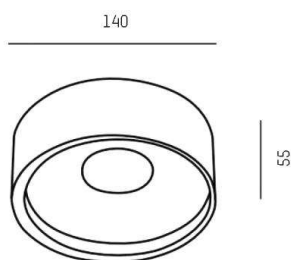

CARMİ

472-1227060

CARMİ SD SURFACE MOUNTED CEILING LUMINAIRE made of aluminium, black matt, similar to RAL 9005, light output direct, with converter, max. 300mA, dimmability: not dimmable, IP20

DRAWING

TECHNICAL DETAILS

System perform. [W]	11
Bulb type	LED
Luminous flux [lm]	455
Current sec. [mA]	300
Colour temp. [K]	2700K
CRI	>90
Converter	with converter
Dimming	not dimmable
Light output	direct
Voltage [V]	36 VDC
Material	aluminium
Height [mm]	50
Diameter [mm]	140
IP protection class	IP20
Voltage class	protection cl. I
Net weight [kg]	1,03
Color lamp	black matt
RAL	9005
EAN-Number	9010506036176
Lifetime [h]	L80 B10 20 000
Energy efficiency cl.	E

LIGHT DISTRIBUTION CURVE

The values are rated values. Power and luminous flux are initially subject to a tolerance of +/- 10%. Colour temperature tolerance: +/- 150 K. The values apply to an ambient temperature of 25°C unless otherwise specified.