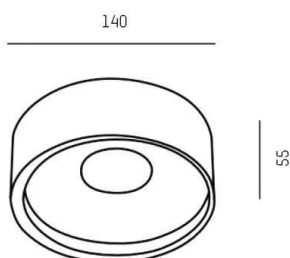

CARMİ

472-12270630

CARMİ SD SURFACE MOUNTED CEILING LUMINAIRE made of aluminium, black gold, similar to RAL 9005/1036, light output direct, with converter, max. 300mA, dimmability: not dimmable, IP20

DRAWING

TECHNICAL DETAILS

System perform. [W]	11
Bulb type	LED
Luminous flux [lm]	540
Current sec. [mA]	300
Colour temp. [K]	2700K
CRI	>90
Converter	with converter
Dimming	not dimmable
Light output	direct
Voltage [V]	36 VDC
Material	aluminium
Height [mm]	50
Diameter [mm]	140
IP protection class	IP20
Voltage class	protection cl. I
Net weight [kg]	1,03
Color lamp	black gold
RAL	9005/1036
EAN-Number	9010506037937
Lifetime [h]	L80 B10 20 000

LIGHT DISTRIBUTION CURVE

The values are rated values. Power and luminous flux are initially subject to a tolerance of +/- 10%. Colour temperature tolerance: +/- 150 K. The values apply to an ambient temperature of 25°C unless otherwise specified.