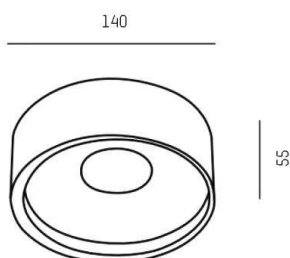

CARMİ

472-12270630

CARMİ SD SURFACE MOUNTED CEILING LUMINAIRE made of aluminium, black gold, similar to RAL 9005/1036, light output direct, with converter, max. 300mA, dimmability: not dimmable, IP20

DRAWING

TECHNICAL DETAILS

System perform. [W]	11
Bulb type	LED
Luminous flux [lm]	540
Current sec. [mA]	300
Colour temp. [K]	2700K
CRI	>90
Converter	with converter
Dimming	not dimmable
Light output	direct
Voltage [V]	36 VDC
Material	aluminium
Height [mm]	55
Diameter [mm]	140
IP protection class	IP20
Voltage class	protection cl. I
Net weight [kg]	1,03
Colour lamp	black gold
RAL	9005/1036
EAN-Number	9010506037937
Lifetime [h]	L80 B10 20 000
Energy efficiency cl.	E

LIGHT DISTRIBUTION CURVE

The values are rated values. Power and luminous flux are initially subject to a tolerance of +/- 10%. Colour temperature tolerance: +/- 150 K. The values apply to an ambient temperature of 25°C unless otherwise specified.