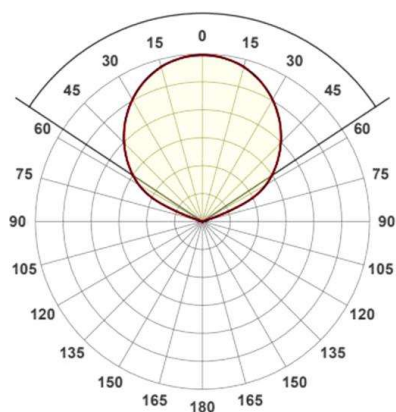

CARMİ

472-12270630

CARMİ SD SURFACE MOUNTED CEILING LUMINAIRE made of aluminium, black gold, similar to RAL 9005/1036, light output direct, with converter, max. 300mA, dimmability: not dimmable, IP20

DRAWING

TECHNICAL DETAILS

System perform. [W]	11
Bulb type	LED
Luminous flux [lm]	540
Current sec. [mA]	300
Colour temp. [K]	2700K
CRI	>90
Converter	with converter
Dimming	not dimmable
Light output	direct
Voltage [V]	36 VDC
Material	aluminium
Height [mm]	55
Diameter [mm]	140
IP protection class	IP20
Voltage class	protection cl. I
Net weight [kg]	1,03
Colour lamp	black gold
RAL	9005/1036
EAN-Number	9010506037937
Lifetime [h]	L80 B10 20 000
Energy efficiency cl.	E

LIGHT DISTRIBUTION CURVE

The values are rated values. Power and luminous flux are initially subject to a tolerance of +/- 10%. Colour temperature tolerance: +/- 150 K. The values apply to an ambient temperature of 25°C unless otherwise specified.