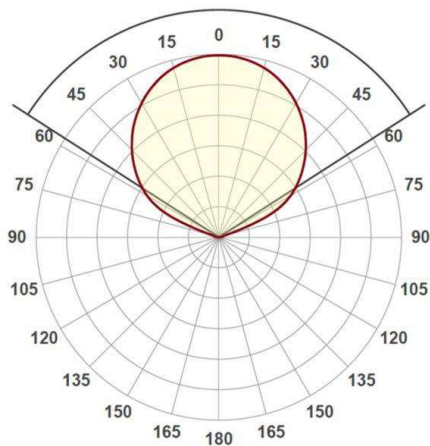

CARMİ

472-12270630

CARMİ SD SURFACE MOUNTED CEILING LUMINAIRE made of aluminium, black gold, similar to RAL 9005/1036, light output direct, with converter, max. 300mA, dimmability: not dimmable, IP20

DRAWING

TECHNICAL DETAILS

System perform. [W]	11
Bulb type	LED
Luminous flux [lm]	540
Current sec. [mA]	300
Colour temp. [K]	2700K
CRI	>90
Converter	with converter
Dimming	not dimmable
Light output	direct
Voltage [V]	36 VDC
Material	aluminium
Height [mm]	50
Diameter [mm]	140
IP protection class	IP20
Voltage class	protection cl. I
Net weight [kg]	1,03
Color lamp	black gold
RAL	9005/1036
EAN-Number	9010506037937
Lifetime [h]	L80 B10 20 000

LIGHT DISTRIBUTION CURVE

The values are rated values. Power and luminous flux are initially subject to a tolerance of +/- 10%. Colour temperature tolerance: +/- 150 K. The values apply to an ambient temperature of 25°C unless otherwise specified.