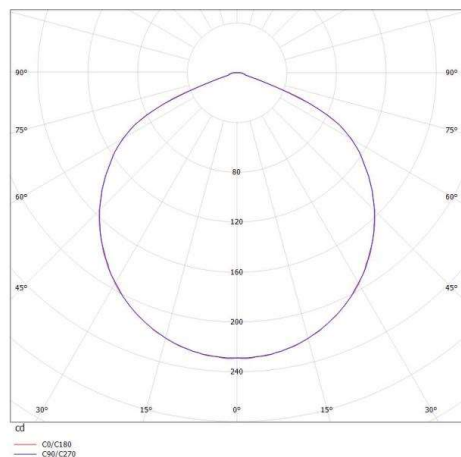

## CARMİ

472-1229050

CARMİ SD SURFACE MOUNTED CEILING LUMINAIRE made of aluminium, white matt, similar to RAL 9003, light output direct, with converter, max. 300mA, dimmability: not dimmable, IP20

## DRAWING

## TECHNICAL DETAILS

System perform. [W]	11
Bulb type	LED
Luminous flux [lm]	615
Current sec. [mA]	300
Colour temp. [K]	3000K
CRI	>90
Converter	with converter
Dimming	not dimmable
Light output	direct
Voltage [V]	36 VDC
Material	aluminium
Height [mm]	50
Diameter [mm]	140
IP protection class	IP20
Voltage class	protection cl. I
Net weight [kg]	1,08
Color lamp	white matt
RAL	9003
EAN-Number	9010506037944
Lifetime [h]	L80 B10 20 000

## LIGHT DISTRIBUTION CURVE

The values are rated values. Power and luminous flux are initially subject to a tolerance of +/- 10%. Colour temperature tolerance: +/- 150 K. The values apply to an ambient temperature of 25°C unless otherwise specified.