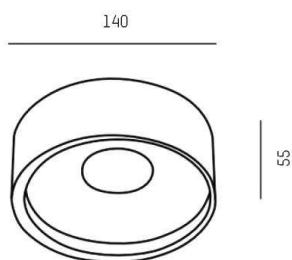

## CARMİ

472-1229050

CARMİ SD SURFACE MOUNTED CEILING LUMINAIRE made of aluminium, white matt, similar to RAL 9003, light output direct, with converter, max. 300mA, dimmability: not dimmable, IP20

## DRAWING

## TECHNICAL DETAILS

System perform. [W]	11
Bulb type	LED
Luminous flux [lm]	615
Current sec. [mA]	300
Colour temp. [K]	3000K
CRI	>90
Converter	with converter
Dimming	not dimmable
Light output	direct
Voltage [V]	36 VDC
Material	aluminium
Height [mm]	50
Diameter [mm]	140
IP protection class	IP20
Voltage class	protection cl. I
Net weight [kg]	1,08
Color lamp	white matt
RAL	9003
EAN-Number	9010506037944
Lifetime [h]	L80 B10 20 000