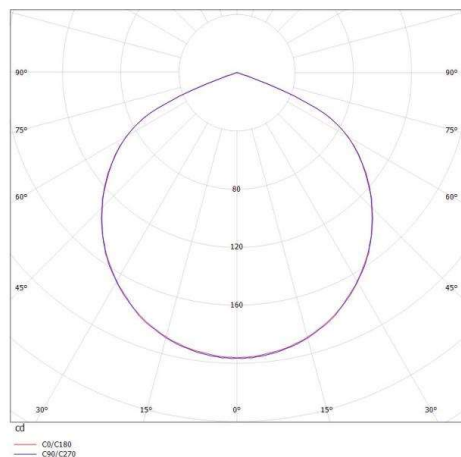

CARMİ

472-1229060

CARMİ SD SURFACE MOUNTED CEILING LUMINAIRE made of aluminium, black matt, similar to RAL 9005, light output direct, with converter, max. 300mA, dimmability: not dimmable, IP20

DRAWING

TECHNICAL DETAILS

System perform. [W]	11
Bulb type	LED
Luminous flux [lm]	510
Current sec. [mA]	300
Colour temp. [K]	3000K
CRI	>90
Converter	with converter
Dimming	not dimmable
Light output	direct
Voltage [V]	36 VDC
Material	aluminium
Height [mm]	50
Diameter [mm]	140
IP protection class	IP20
Voltage class	protection cl. I
Net weight [kg]	1,03
Color lamp	black matt
RAL	9005
EAN-Number	9010506037951
Lifetime [h]	L80 B10 20 000

LIGHT DISTRIBUTION CURVE

The values are rated values. Power and luminous flux are initially subject to a tolerance of +/- 10%. Colour temperature tolerance: +/- 150 K. The values apply to an ambient temperature of 25°C unless otherwise specified.