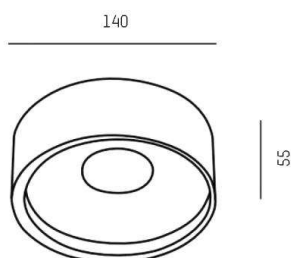

CARMİ

472-1229060

CARMİ SD SURFACE MOUNTED CEILING LUMINAIRE made of aluminium, black matt, similar to RAL 9005, light output direct, with converter, max. 300mA, dimmability: not dimmable, IP20

DRAWING

TECHNICAL DETAILS

System perform. [W]	11
Bulb type	LED
Luminous flux [lm]	510
Current sec. [mA]	300
Colour temp. [K]	3000K
CRI	>90
Converter	with converter
Dimming	not dimmable
Light output	direct
Voltage [V]	36 VDC
Material	aluminium
Height [mm]	55
Diameter [mm]	140
IP protection class	IP20
Voltage class	protection cl. I
Net weight [kg]	1,03
Colour lamp	black matt
RAL	9005
EAN-Number	9010506037951
Lifetime [h]	L80 B10 20 000
Energy efficiency cl.	D

LIGHT DISTRIBUTION CURVE

The values are rated values. Power and luminous flux are initially subject to a tolerance of +/- 10%. Colour temperature tolerance: +/- 150 K. The values apply to an ambient temperature of 25°C unless otherwise specified.