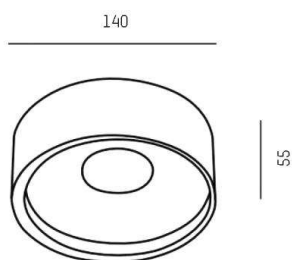

CARMİ

472-1229060

CARMİ SD SURFACE MOUNTED CEILING LUMINAIRE made of aluminium, black matt, similar to RAL 9005, light output direct, with converter, max. 300mA, dimmability: not dimmable, IP20

DRAWING

TECHNICAL DETAILS

System perform. [W]	11
Bulb type	LED
Luminous flux [lm]	510
Current sec. [mA]	300
Colour temp. [K]	3000K
CRI	>90
Converter	with converter
Dimming	not dimmable
Light output	direct
Voltage [V]	36 VDC
Material	aluminium
Height [mm]	50
Diameter [mm]	140
IP protection class	IP20
Voltage class	protection cl. I
Net weight [kg]	1,03
Color lamp	black matt
RAL	9005
EAN-Number	9010506037951
Lifetime [h]	L80 B10 20 000

LIGHT DISTRIBUTION CURVE

The values are rated values. Power and luminous flux are initially subject to a tolerance of +/- 10%. Colour temperature tolerance: +/- 150 K. The values apply to an ambient temperature of 25°C unless otherwise specified.