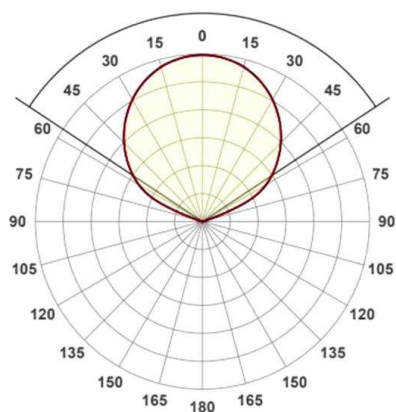

CARMİ

472-1229060

CARMİ SD SURFACE MOUNTED CEILING LUMINAIRE made of aluminium, black matt, similar to RAL 9005, light output direct, with converter, max. 300mA, dimmability: not dimmable, IP20

DRAWING

TECHNICAL DETAILS

System perform. [W]	11
Bulb type	LED
Luminous flux [lm]	510
Current sec. [mA]	300
Colour temp. [K]	3000K
CRI	>90
Converter	with converter
Dimming	not dimmable
Light output	direct
Voltage [V]	36 VDC
Material	aluminium
Height [mm]	55
Diameter [mm]	140
IP protection class	IP20
Voltage class	protection cl. I
Net weight [kg]	1,03
Colour lamp	black matt
RAL	9005
EAN-Number	9010506037951
Lifetime [h]	L80 B10 20 000
Energy efficiency cl.	D

LIGHT DISTRIBUTION CURVE

The values are rated values. Power and luminous flux are initially subject to a tolerance of +/- 10%. Colour temperature tolerance: +/- 150 K. The values apply to an ambient temperature of 25°C unless otherwise specified.