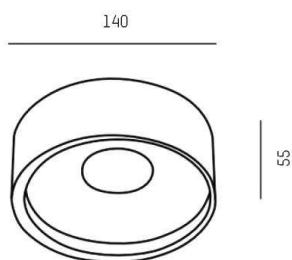

CARMİ

472-12290630

CARMİ SD SURFACE MOUNTED CEILING LUMINAIRE made of aluminium, black gold, similar to RAL 9005/1036, light output direct, with converter, max. 300mA, dimmability: not dimmable, IP20

DRAWING

TECHNICAL DETAILS

System perform. [W]	11
Bulb type	LED
Luminous flux [lm]	540
Current sec. [mA]	300
Colour temp. [K]	3000K
CRI	>90
Converter	with converter
Dimming	not dimmable
Light output	direct
Voltage [V]	36 VDC
Material	aluminium
Height [mm]	50
Diameter [mm]	140
IP protection class	IP20
Voltage class	protection cl. I
Net weight [kg]	1,04
Color lamp	black gold
RAL	9005/1036
EAN-Number	9010506037968
Lifetime [h]	25 000

LIGHT DISTRIBUTION CURVE

The values are rated values. Power and luminous flux are initially subject to a tolerance of +/- 10%. Colour temperature tolerance: +/- 150 K. The values apply to an ambient temperature of 25°C unless otherwise specified.