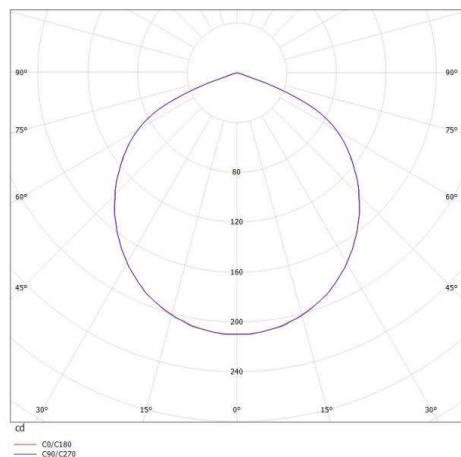

CARMİ

472-12290630

CARMİ SD SURFACE MOUNTED CEILING LUMINAIRE made of aluminium, black gold, similar to RAL 9005/1036, light output direct, with converter, max. 300mA, dimmability: not dimmable, IP20

DRAWING

TECHNICAL DETAILS

System perform. [W]	11
Bulb type	LED
Luminous flux [lm]	540
Current sec. [mA]	300
Colour temp. [K]	3000K
CRI	>90
Converter	with converter
Dimming	not dimmable
Light output	direct
Voltage [V]	36 VDC
Material	aluminium
Height [mm]	50
Diameter [mm]	140
IP protection class	IP20
Voltage class	protection cl. I
Net weight [kg]	1,04
Color lamp	black gold
RAL	9005/1036
EAN-Number	9010506037968
Lifetime [h]	25 000

LIGHT DISTRIBUTION CURVE

The values are rated values. Power and luminous flux are initially subject to a tolerance of +/- 10%. Colour temperature tolerance: +/- 150 K. The values apply to an ambient temperature of 25°C unless otherwise specified.