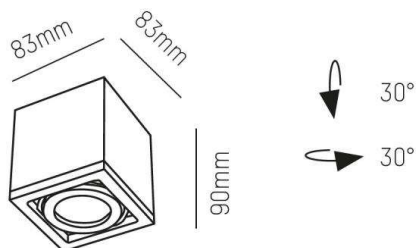

QANA**472-258951w**

QANA BOX 1 SD SURFACE MOUNTED CEILING LUMINAIRE made of aluminium, white matt, similar to RAL 9003, light output direct, swiveling 30°, tilting 30°, dimmability: not dimmable, IP20

**DRAWING****TECHNICAL DETAILS**

Bulb type	QPAR 16 35W
No. of bulb holders	1x
Socket	GU10
Dimming	not dimmable
Light output	direct
Voltage [V]	220-240V 50/60Hz
Material	aluminium
Length [mm]	83
Width [mm]	83
Height [mm]	94
IP protection class	IP20
Voltage class	protection cl. I
Net weight [kg]	0,49
Color lamp	white matt
RAL	9003
EAN-Number	9008905795336

LIGHT DISTRIBUTION CURVE

The values are rated values. Power and luminous flux are initially subject to a tolerance of +/- 10%. Colour temperature tolerance: +/- 150 K. The values apply to an ambient temperature of 25°C unless otherwise specified.