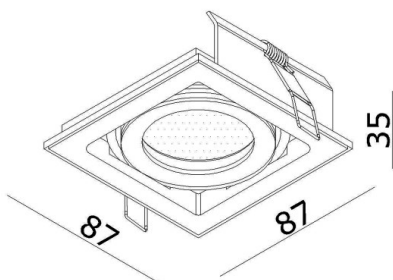

QANA**472-25903405hv**

QANA 1 R RECESSED SPOTLIGHT made of aluminium, white matt, similar to RAL 9003, light output direct, swiveling 350°, tilting 30°, dimmability: not dimmable, IP20

**DRAWING****TECHNICAL DETAILS**

| | |
|---------------------|------------------|
| Bulb type | QPAR 16 50W |
| No. of bulb holders | 1x |
| Socket | GU10 |
| Dimming | not dimmable |
| Light output | direct |
| Voltage [V] | 220-240V 50/60Hz |
| Material | aluminium |
| Length [mm] | 87 |
| Width [mm] | 87 |
| Height [mm] | 35 |
| Ceiling cutout [mm] | 76x76 |
| Recess depth [mm] | 65 |
| IP protection class | IP20 |
| Voltage class | protection cl. I |
| Net weight [kg] | 0,27 |
| Colour lamp | white matt |
| RAL | 9003 |
| EAN-Number | 9008905898112 |