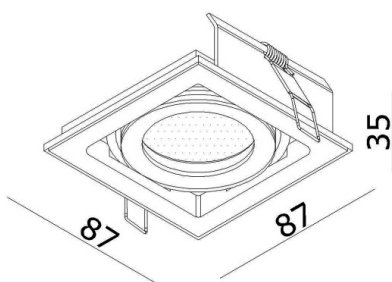

**QANA****472-25903406hv**

QANA 1 R RECESSED SPOTLIGHT made of aluminium, black matt, similar to RAL 9005, light output direct, swiveling 350°, tilting 30°, dimmability: not dimmable, IP20

**DRAWING****TECHNICAL DETAILS**

Bulb type	QPAR 16 50W
No. of bulb holders	1x
Socket	GU10
Dimming	not dimmable
Light output	direct
Voltage [V]	220-240V 50/60Hz
Material	aluminium
Length [mm]	87
Width [mm]	87
Height [mm]	35
Ceiling cutout [mm]	76x76
Recess depth [mm]	65
IP protection class	IP20
Voltage class	protection cl. I
Net weight [kg]	0,27
Colour lamp	black matt
RAL	9005
EAN-Number	9008905898129