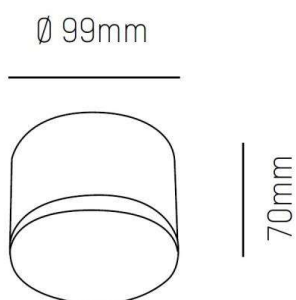

ARIK

472-260029

ARIK SHORT SD SURFACE MOUNTED CEILING LUMINAIRE made of aluminium, white matt, similar to RAL 9003, acrylic glass cover satined, light output direct, with converter, IP20

DRAWING

TECHNICAL DETAILS

System perform. [W]	11
Bulb type	LED
Luminous flux [lm]	360
Colour temp. [K]	3000K
CRI	>90
Optics	acrylic glass cover
Converter	with converter
Light output	direct
Voltage [V]	220-240V 50/60Hz
Material	aluminium

Height [mm]	70
Diameter [mm]	99
IP protection class	IP20
Voltage class	protection cl. I
Net weight [kg]	0,49

Color lamp	white matt
RAL	9003
Glass color	satined
EAN-Number	9008905862359
Lifetime [h]	25 000

LIGHT DISTRIBUTION CURVE

The values are rated values. Power and luminous flux are initially subject to a tolerance of +/- 10%. Colour temperature tolerance: +/- 150 K. The values apply to an ambient temperature of 25°C unless otherwise specified.