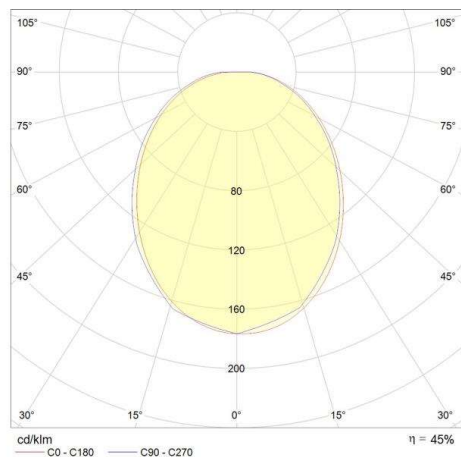

ARIK

472-260029

ARIK SHORT SD SURFACE MOUNTED CEILING LUMINAIRE made of aluminium, white matt, similar to RAL 9003, acrylic glass cover satined, light output direct, with converter, IP20

DRAWING

TECHNICAL DETAILS

System perform. [W]	11
Bulb type	LED
Luminous flux [lm]	360
Colour temp. [K]	3000K
CRI	>90
Optics	acrylic glass cover
Converter	with converter
Light output	direct
Voltage [V]	220-240V 50/60Hz
Material	aluminium

Height [mm]	70
Diameter [mm]	99
IP protection class	IP20
Voltage class	protection cl. I
Net weight [kg]	0,49

Color lamp	white matt
RAL	9003
Glass color	satined
EAN-Number	9008905862359
Lifetime [h]	25 000

LIGHT DISTRIBUTION CURVE

The values are rated values. Power and luminous flux are initially subject to a tolerance of +/- 10%. Colour temperature tolerance: +/- 150 K. The values apply to an ambient temperature of 25°C unless otherwise specified.