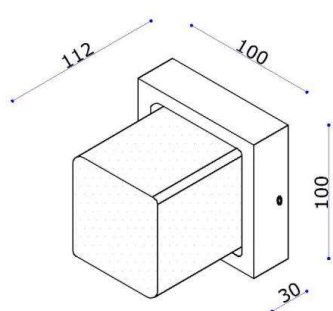

FYNN

472-260056ag

FYNN 0 SD WALL / CEILING LUMINAIRE made of aluminium, anthrazite, similar to RAL 7016, light output direct, with converter, dimmability: not dimmable, IP54

DRAWING

TECHNICAL DETAILS

System perform. [W]	10
Bulb type	LED
Luminous flux [lm]	790
Colour temp. [K]	3000K
CRI	>90
Converter	with converter
Dimming	not dimmable
Light output	direct
Voltage [V]	220-240V 50/60Hz
Material	aluminium
Length [mm]	100
Width [mm]	100
Height [mm]	112
IP protection class	IP54
Voltage class	protection cl. I
Net weight [kg]	0,63
Colour lamp	anthrazite
RAL	7016
EAN-Number	9008905862397
Lifetime [h]	L80 B10 20 000
Energy efficiency cl.	F

LIGHT DISTRIBUTION CURVE

The values are rated values. Power and luminous flux are initially subject to a tolerance of +/- 10%. Colour temperature tolerance: +/- 150 K. The values apply to an ambient temperature of 25°C unless otherwise specified.