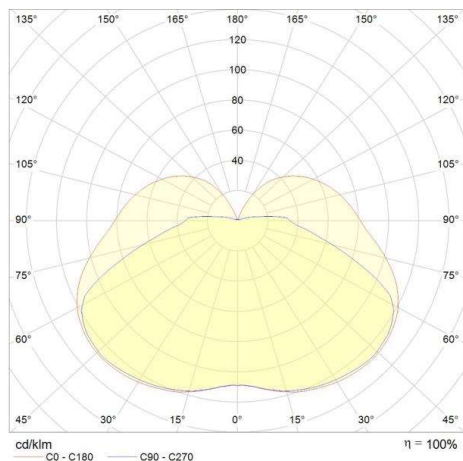

FYNN

472-260056ag

FYNN 0 SD WALL / CEILING LUMINAIRE made of aluminium, anthrazite, similar to RAL 7016, light output direct, with converter, dimmability: not dimmable, IP54

DRAWING

TECHNICAL DETAILS

System perform. [W]	10
Bulb type	LED
Luminous flux [lm]	790
Colour temp. [K]	3000K
CRI	>90
Converter	with converter
Dimming	not dimmable
Light output	direct
Voltage [V]	220-240V 50/60Hz
Material	aluminium
Length [mm]	100
Width [mm]	100
Height [mm]	112
IP protection class	IP54
Voltage class	protection cl. I
Net weight [kg]	0,63
Colour lamp	anthrazite
RAL	7016
EAN-Number	9008905862397
Lifetime [h]	L80 B10 20 000
Energy efficiency cl.	F

LIGHT DISTRIBUTION CURVE

The values are rated values. Power and luminous flux are initially subject to a tolerance of +/- 10%. Colour temperature tolerance: +/- 150 K. The values apply to an ambient temperature of 25°C unless otherwise specified.