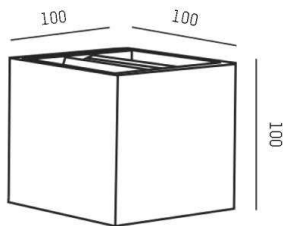

NEXT

472-291008bgng1

NEXT W SURFACE MOUNTED WALL LUMINAIRE made of aluminium, black gold matt, similar to RAL 9005/1036, light output direct / indirect, with converter, dimmability: not dimmable, IP54

DRAWING

TECHNICAL DETAILS

System perform. [W]	7
Bulb type	LED
Luminous flux [lm]	210
Colour temp. [K]	3000K
CRI	>90
Converter	with converter
Dimming	not dimmable
Light output	direct / indirect
Voltage [V]	220-240V 50/60Hz
Material	aluminium
Length [mm]	100
Width [mm]	100
Height [mm]	100
Troat [mm]	100
IP protection class	IP54
Voltage class	protection cl. I
Net weight [kg]	0,94
Colour lamp	black gold matt
RAL	9005/1036
EAN-Number	9008905845734
Lifetime [h]	L80 B10 20 000
Energy efficiency cl.	D