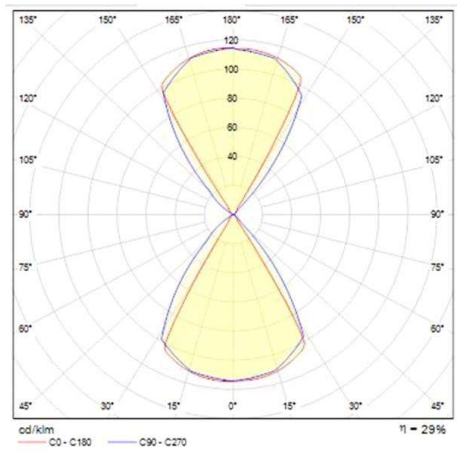

NEXT

472-291008bgng1

NEXT W SURFACE MOUNTED WALL LUMINAIRE made of aluminium, black gold matt, similar to RAL 9005/1036, light output direct / indirect, with converter, dimmability: not dimmable, IP54

DRAWING

TECHNICAL DETAILS

System perform. [W]	7
Bulb type	LED
Luminous flux [lm]	210
Colour temp. [K]	3000K
CRI	>90
Converter	with converter
Dimming	not dimmable
Light output	direct / indirect
Voltage [V]	220-240V 50/60Hz
Material	aluminium
Length [mm]	100
Width [mm]	100
Height [mm]	100
Troat [mm]	100
IP protection class	IP54
Voltage class	protection cl. I
Net weight [kg]	0,94
Colour lamp	black gold matt
RAL	9005/1036
EAN-Number	9008905845734
Lifetime [h]	L80 B10 20 000
Energy efficiency cl.	D

LIGHT DISTRIBUTION CURVE

The values are rated values. Power and luminous flux are initially subject to a tolerance of +/- 10%. Colour temperature tolerance: +/- 150 K. The values apply to an ambient temperature of 25°C unless otherwise specified.