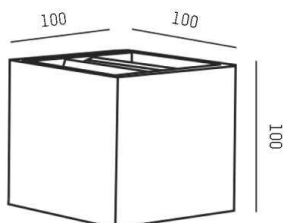

NEXT

472-291008s

NEXT W SURFACE MOUNTED WALL LUMINAIRE made of aluminium, silver matt, similar to RAL 9006, light output direct / indirect, with converter, dimmability: not dimmable, IP54

DRAWING

TECHNICAL DETAILS

System perform. [W]	7
Bulb type	LED
Luminous flux [lm]	210
Colour temp. [K]	3000K
CRI	>90
Converter	with converter
Dimming	not dimmable
Light output	direct / indirect
Voltage [V]	220-240V 50/60Hz
Material	aluminium
Length [mm]	100
Width [mm]	100
Height [mm]	100
Troat [mm]	100
IP protection class	IP54
Voltage class	protection cl. I
Net weight [kg]	0,97
Colour lamp	silver matt
RAL	9006
EAN-Number	9008905898174
Lifetime [h]	L80 B10 20 000
Energy efficiency cl.	D