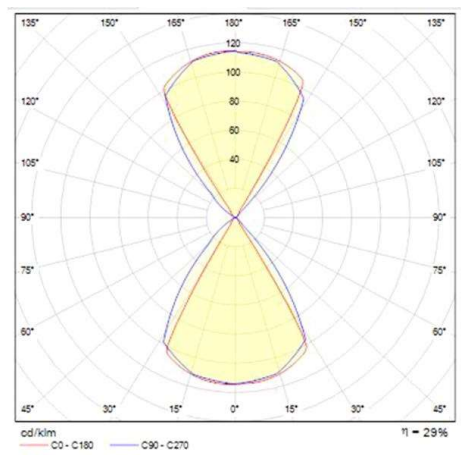

NEXT

472-291008s

NEXT W SURFACE MOUNTED WALL LUMINAIRE made of aluminium, silver matt, similar to RAL 9006, light output direct / indirect, with converter, dimmability: not dimmable, IP54

DRAWING

TECHNICAL DETAILS

System perform. [W]	7
Bulb type	LED
Luminous flux [lm]	210
Colour temp. [K]	3000K
CRI	>90
Converter	with converter
Dimming	not dimmable
Light output	direct / indirect
Voltage [V]	220-240V 50/60Hz
Material	aluminium
Length [mm]	100
Width [mm]	100
Height [mm]	100
Troat [mm]	100
IP protection class	IP54
Voltage class	protection cl. I
Net weight [kg]	0,97
Colour lamp	silver matt
RAL	9006
EAN-Number	9008905898174
Lifetime [h]	L80 B10 20 000
Energy efficiency cl.	D

LIGHT DISTRIBUTION CURVE

The values are rated values. Power and luminous flux are initially subject to a tolerance of +/- 10%. Colour temperature tolerance: +/- 150 K. The values apply to an ambient temperature of 25°C unless otherwise specified.