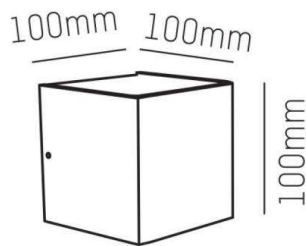

TAKE

472-291009b

TAKE W SURFACE MOUNTED WALL LUMINAIRE made of aluminium, black matt, similar to RAL 9005, light output direct / indirect, dimmability: not dimmable, IP20

DRAWING

TECHNICAL DETAILS

Bulb type	QT-14 ECO 33W
No. of bulb holders	1x
Socket	G9
Dimming	not dimmable
Light output	direct / indirect
Voltage [V]	220-240V 50/60Hz
Material	aluminium
Length [mm]	100
Width [mm]	100
Height [mm]	100
Troat [mm]	100
IP protection class	IP20
Voltage class	protection cl. I
Net weight [kg]	0,51
Color lamp	black matt
RAL	9005
EAN-Number	9008905898143

LIGHT DISTRIBUTION CURVE

The values are rated values. Power and luminous flux are initially subject to a tolerance of +/- 10%. Colour temperature tolerance: +/- 150 K. The values apply to an ambient temperature of 25°C unless otherwise specified.