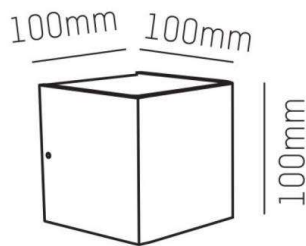

## TAKE

472-291009s

TAKE W SURFACE MOUNTED WALL LUMINAIRE made of aluminium, silver matt, similar to RAL 9006, light output direct / indirect, dimmable not dimmable, IP20

## DRAWING

## TECHNICAL DETAILS

Bulb type	QT-14 ECO 33W
No. of bulb holders	1x
Socket	G9
Dimming	nicht dimmbar
Light output	direct / indirect
Voltage [V]	220-240V 50/60Hz
Material	aluminium
Length [mm]	100
Width [mm]	100
Height [mm]	100
Troat [mm]	100
IP protection class	IP20
Voltage class	protection cl. I
Net weight [kg]	0,51
Color lamp	silver matt
RAL	9006
EAN-Number	9010506372151
Lifetime [h]	25 000