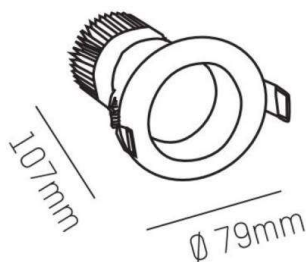

LOOK

472-291010wr

LOOK ROUND R RECESSED SPOTLIGHT made of aluminium, white matt, similar to RAL 9003, beam 20°, light output direct, without converter, max. 350mA, dimmability: not dimmable, IP20

DRAWING

LIGHT DISTRIBUTION CURVE

TECHNICAL DETAILS

Bulb type	LED 7W
Luminous flux [lm]	535
Current sec. [mA]	350
Colour temp. [K]	3000K
CRI	>90
Converter	without converter
Dimming	not dimmable
Light output	direct
Beam angle [°]	20°
Voltage [V]	20 VDC
Material	aluminium
Height [mm]	100
Diameter [mm]	79
Ceiling cutout [mm]	73
Recess depth [mm]	130
IP protection class	IP20
Voltage class	protection cl. III
Net weight [kg]	0,40
Colour lamp	white matt
RAL	9003
EAN-Number	9008905803734
Lifetime [h]	L80 B10 20 000
Energy efficiency cl.	E

The values are rated values. Power and luminous flux are initially subject to a tolerance of +/- 10%. Colour temperature tolerance: +/- 150 K. The values apply to an ambient temperature of 25°C unless otherwise specified.