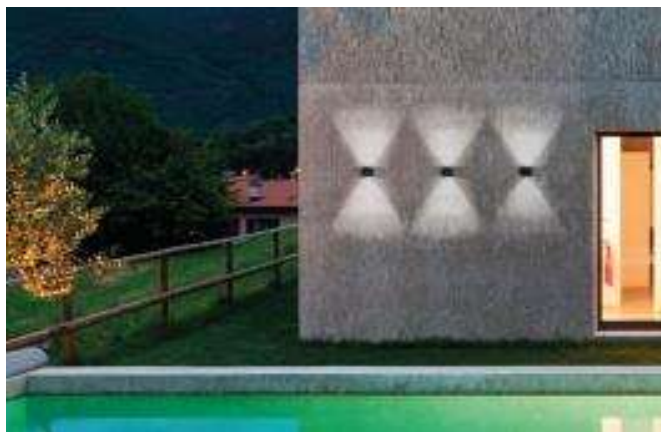

NELL

472-3729060

NELL W SURFACE MOUNTED WALL LUMINAIRE made of aluminium, black matt, similar to RAL 9005, beam 80°, light output direct / indirect, with converter, dimmability: not dimmable, IP54

DRAWING