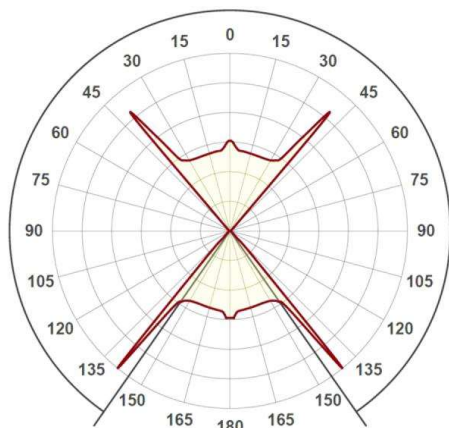

NELL

472-3729060

NELL W SURFACE MOUNTED WALL LUMINAIRE made of aluminium, black matt, similar to RAL 9005, beam 80°, light output direct / indirect, with converter, dimmability: not dimmable, IP54

DRAWING

TECHNICAL DETAILS

System perform. [W]	7
Bulb type	LED
Luminous flux [lm]	275
Colour temp. [K]	3000K
CRI	>90
Converter	with converter
Dimming	not dimmable
Light output	direct / indirect
Beam angle [°]	80°
Voltage [V]	220-240V 50/60Hz
Material	aluminium
Width [mm]	88
Diameter [mm]	100
IP protection class	IP54
Voltage class	protection cl. I
Net weight [kg]	1,08
Colour lamp	black matt
RAL	9005
EAN-Number	9010506027143
Lifetime [h]	L80 B10 20 000
Energy efficiency cl.	G

LIGHT DISTRIBUTION CURVE

The values are rated values. Power and luminous flux are initially subject to a tolerance of +/- 10%. Colour temperature tolerance: +/- 150 K. The values apply to an ambient temperature of 25°C unless otherwise specified.