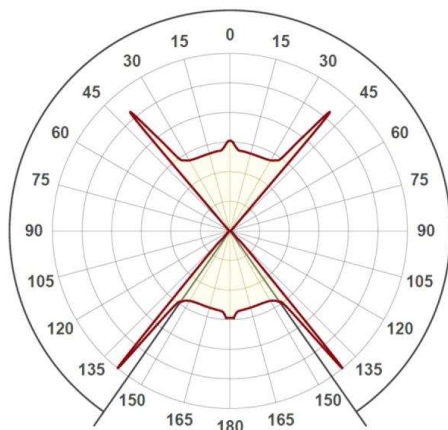

NELL

472-3729060

NELL W SURFACE MOUNTED WALL LUMINAIRE made of aluminium, black matt, similar to RAL 9005, beam 80°, light output direct / indirect, with converter, dimmability: not dimmable, IP54

DRAWING

TECHNICAL DETAILS

System perform. [W]	7
Bulb type	LED
Luminous flux [lm]	275
Colour temp. [K]	3000K
CRI	>90
Converter	with converter
Dimming	not dimmable
Light output	direct / indirect
Beam angle [°]	80°
Voltage [V]	220-240V 50/60Hz
Material	aluminium
Width [mm]	88
Diameter [mm]	100
IP protection class	IP54
Voltage class	protection cl. I
Net weight [kg]	1,08
Color lamp	black matt
RAL	9005
EAN-Number	9010506027143
Lifetime [h]	25 000

LIGHT DISTRIBUTION CURVE

The values are rated values. Power and luminous flux are initially subject to a tolerance of +/- 10%. Colour temperature tolerance: +/- 150 K. The values apply to an ambient temperature of 25°C unless otherwise specified.