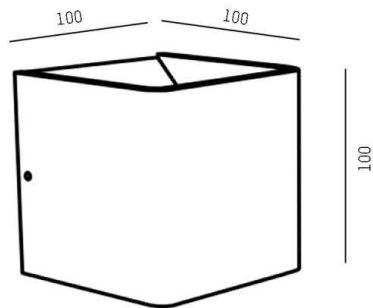

## NOVEL

472-3927050

NOVEL W SURFACE MOUNTED WALL LUMINAIRE made of aluminium, white matt, similar to RAL 9003, light output direct / indirect, with converter, dimmable not dimmable, IP20

## DRAWING

## TECHNICAL DETAILS

System perform. [W]	8
Bulb type	LED
Luminous flux [lm]	359
Colour temp. [K]	2700K
CRI	>90
Converter	with converter
Dimming	nicht dimmbar
Light output	direct / indirect
Voltage [V]	220-240V 50/60Hz
Material	aluminium
Length [mm]	100
Width [mm]	100
Height [mm]	100
IP protection class	IP20
Voltage class	protection cl. I
Net weight [kg]	0,70
Color lamp	white matt
RAL	9003
EAN-Number	9010506027174
Lifetime [h]	25 000