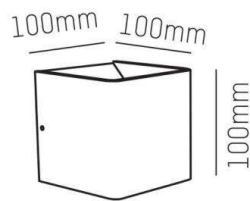

## NOVEL

472-39270630

NOVEL W SURFACE MOUNTED WALL LUMINAIRE made of aluminium, black gold matt, similar to RAL 9005/1036, light output direct / indirect, with converter, dimmability: not dimmable, IP20

## DRAWING

## TECHNICAL DETAILS

System perform. [W]	8
Bulb type	LED
Luminous flux [lm]	189
Colour temp. [K]	2700K
CRI	>90
Converter	with converter
Dimming	not dimmable
Light output	direct / indirect
Voltage [V]	220-240V 50/60Hz
Material	aluminium
Length [mm]	100
Width [mm]	100
Height [mm]	100
IP protection class	IP20
Voltage class	protection cl. I
Net weight [kg]	0,69
Colour lamp	black gold matt
RAL	9005/1036
EAN-Number	9010506027198
Lifetime [h]	L80 B10 20 000
Energy efficiency cl.	E

## LIGHT DISTRIBUTION CURVE

The values are rated values. Power and luminous flux are initially subject to a tolerance of +/- 10%. Colour temperature tolerance: +/- 150 K. The values apply to an ambient temperature of 25°C unless otherwise specified.