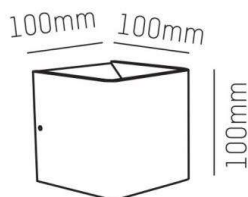

NOVEL

472-39270630

NOVEL W SURFACE MOUNTED WALL LUMINAIRE made of aluminium, black gold matt, similar to RAL 9005/1036, light output direct / indirect, with converter, dimmable not dimmable, IP20

DRAWING

LIGHT DISTRIBUTION CURVE

TECHNICAL DETAILS

System perform. [W]	8
Bulb type	LED
Luminous flux [lm]	189
Colour temp. [K]	2700K
CRI	>90
Converter	with converter
Dimming	nicht dimmbar
Light output	direct / indirect
Voltage [V]	220-240V 50/60Hz
Material	aluminium
Length [mm]	100
Width [mm]	100
Height [mm]	100
IP protection class	IP20
Voltage class	protection cl. I
Net weight [kg]	0,69
Color lamp	black gold matt
RAL	9005/1036
EAN-Number	9010506027198
Lifetime [h]	25 000