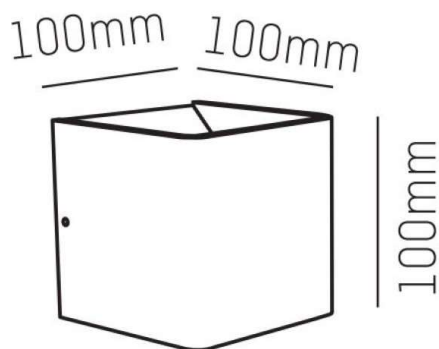

## NOVEL

472-3929050

NOVEL W SURFACE MOUNTED WALL LUMINAIRE made of aluminium, white matt, similar to RAL 9003, light output direct / indirect, with converter, dimmable not dimmable, IP20

## DRAWING

## TECHNICAL DETAILS

System perform. [W]	8
Bulb type	LED
Luminous flux [lm]	399
Colour temp. [K]	3000K
CRI	>90
Converter	with converter
Dimming	nicht dimmbar
Light output	direct / indirect
Voltage [V]	220-240V 50/60Hz
Material	aluminium
Length [mm]	100
Width [mm]	100
Height [mm]	100
IP protection class	IP20
Voltage class	protection cl. I
Net weight [kg]	0,70
Color lamp	white matt
RAL	9003
EAN-Number	9010506027211
Lifetime [h]	25 000