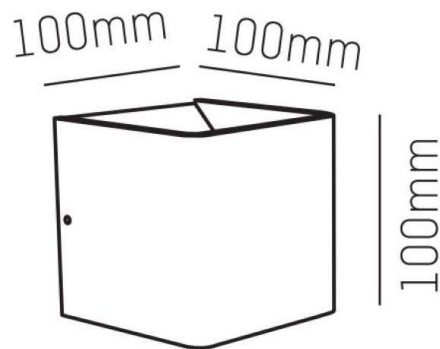

NOVEL

472-39290630

NOVEL W SURFACE MOUNTED WALL LUMINAIRE made of aluminium, black gold matt, similar to RAL 9005/1036, light output direct / indirect, with converter, dimmable not dimmable, IP20

DRAWING

LIGHT DISTRIBUTION CURVE

TECHNICAL DETAILS

System perform. [W]	8
Bulb type	LED
Luminous flux [lm]	210
Colour temp. [K]	3000K
CRI	>90
Converter	with converter
Dimming	nicht dimmbar
Light output	direct / indirect
Voltage [V]	220-240V 50/60Hz
Material	aluminium
Length [mm]	100
Width [mm]	100
Height [mm]	100
IP protection class	IP20
Voltage class	protection cl. I
Net weight [kg]	0,69
Color lamp	black gold matt
RAL	9005/1036
EAN-Number	9010506027235
Lifetime [h]	25 000