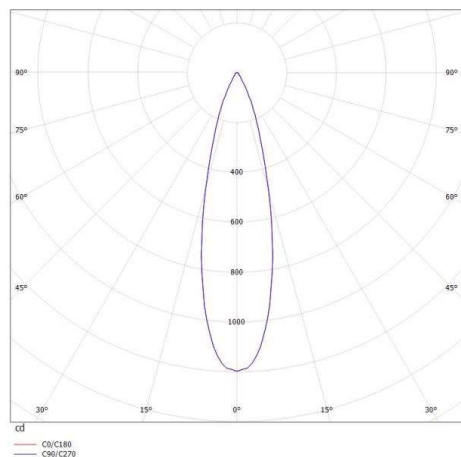

MEYJO

472-5001920s

MEYJO T TABLE LUMINAIRE made of aluminium, terra, beam 28°, light output direct, with converter, dimmability: sensor, IP20

DRAWING

TECHNICAL DETAILS

System perform. [W]	9
Bulb type	LED
Luminous flux [lm]	350
Colour temp. [K]	3000K
CRI	>90
Converter	with converter
Dimming	sensor
Light output	direct
Beam angle [°]	28°
Voltage [V]	220-240V 50/60Hz
Material	aluminium
Length [mm]	2000
Height [mm]	450
Diameter [mm]	25
IP protection class	IP20
Voltage class	protection cl. II
Net weight [kg]	6,60
Color lamp	terra
EAN-Number	9010506198942
Lifetime [h]	L80 B10 20 000
Energy efficiency cl.	G

LIGHT DISTRIBUTION CURVE

The values are rated values. Power and luminous flux are initially subject to a tolerance of +/- 10%. Colour temperature tolerance: +/- 150 K. The values apply to an ambient temperature of 25°C unless otherwise specified.