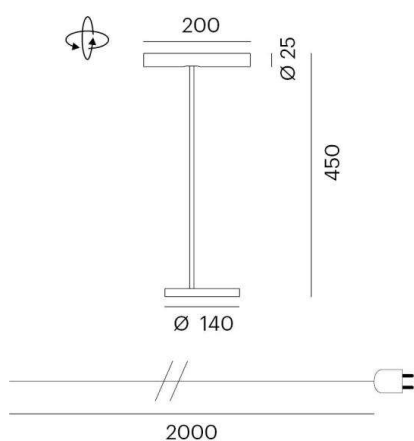

MEYJO

472-5001920s

MEYJO T TABLE LUMINAIRE made of aluminium, terra, beam 28°, light output direct, with converter, dimmability: sensor, IP20

DRAWING

TECHNICAL DETAILS

System perform. [W]	9
Bulb type	LED
Luminous flux [lm]	350
Colour temp. [K]	3000K
CRI	>90
Converter	with converter
Dimming	sensor
Light output	direct
Beam angle [°]	28°
Voltage [V]	220-240V 50/60Hz
Material	aluminium
Length [mm]	2000
Height [mm]	450
Diameter [mm]	25
IP protection class	IP20
Voltage class	protection cl. II
Net weight [kg]	6,60
Color lamp	terra
EAN-Number	9010506198942
Lifetime [h]	L80 B10 20 000
Energy efficiency cl.	G

LIGHT DISTRIBUTION CURVE

The values are rated values. Power and luminous flux are initially subject to a tolerance of +/- 10%. Colour temperature tolerance: +/- 150 K. The values apply to an ambient temperature of 25°C unless otherwise specified.