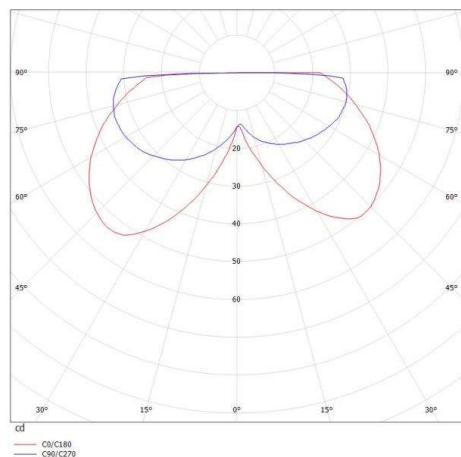

EYO

472-90039600

EYO W SURFACE MOUNTED WALL LUMINAIRE made of aluminium, black, similar to RAL 9005, light output indirect, with converter, dimmability: not dimmable, IP54

DRAWING

TECHNICAL DETAILS

System perform. [W]	7
Bulb type	LED
Luminous flux [lm]	200
Colour temp. [K]	3000K
CRI	>90
Converter	with converter
Dimming	not dimmable
Light output	indirect
Voltage [V]	220-240V 50/60Hz
Material	aluminium
Length [mm]	150
Width [mm]	138
Height [mm]	58
IP protection class	IP54
Voltage class	protection cl. I
Net weight [kg]	1,27
Color lamp	black
RAL	9005
EAN-Number	9010506091946
Lifetime [h]	L80 B10 20 000
Energy efficiency cl.	F

LIGHT DISTRIBUTION CURVE

The values are rated values. Power and luminous flux are initially subject to a tolerance of +/- 10%. Colour temperature tolerance: +/- 150 K. The values apply to an ambient temperature of 25°C unless otherwise specified.