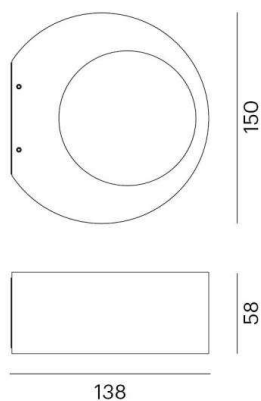

EYO

472-90039600

EYO W SURFACE MOUNTED WALL LUMINAIRE made of aluminium, black, similar to RAL 9005, light output indirect, with converter, dimmability: not dimmable, IP54

DRAWING

TECHNICAL DETAILS

System perform. [W]	7
Bulb type	LED
Luminous flux [lm]	200
Colour temp. [K]	3000K
CRI	>90
Converter	with converter
Dimming	not dimmable
Light output	indirect
Voltage [V]	220-240V 50/60Hz
Material	aluminium
Length [mm]	150
Width [mm]	138
Height [mm]	58
IP protection class	IP54
Voltage class	protection cl. I
Net weight [kg]	1,27
Color lamp	black
RAL	9005
EAN-Number	9010506091946
Lifetime [h]	L80 B10 20 000
Energy efficiency cl.	F

LIGHT DISTRIBUTION CURVE

The values are rated values. Power and luminous flux are initially subject to a tolerance of +/- 10%. Colour temperature tolerance: +/- 150 K. The values apply to an ambient temperature of 25°C unless otherwise specified.