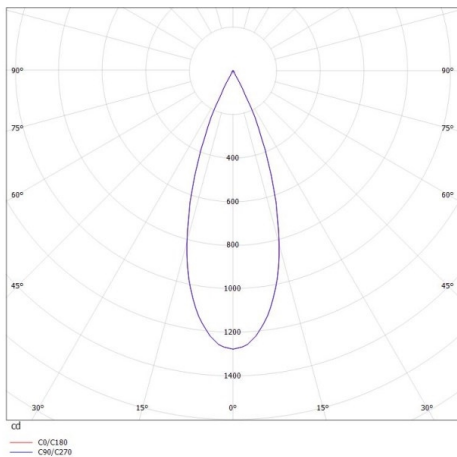

CHOPA

472-90059600

CHOPA F FLOOR LAMP made of aluminium, black, similar to RAL 9005, beam 38°, light output direct, with converter, dimmability: not dimmable, cable black, IP65

DRAWING

TECHNICAL DETAILS

System perform. [W]	7
Bulb type	LED
Luminous flux [lm]	450
Colour temp. [K]	3000K
CRI	>90
Converter	with converter
Dimming	not dimmable
Light output	direct
Beam angle [°]	38°
Voltage [V]	220-240V 50/60Hz
Material	aluminium
Length [mm]	132
Height [mm]	400
Diameter [mm]	60
IP protection class	IP65
Voltage class	protection cl. I
Net weight [kg]	1,25
Colour lamp	black
RAL	9005
Electric wire	black
EAN-Number	9010506111675
Lifetime [h]	L80 B10 20 000
Energy efficiency cl.	F

LIGHT DISTRIBUTION CURVE

The values are rated values. Power and luminous flux are initially subject to a tolerance of +/- 10%. Colour temperature tolerance: +/- 150 K. The values apply to an ambient temperature of 25°C unless otherwise specified.