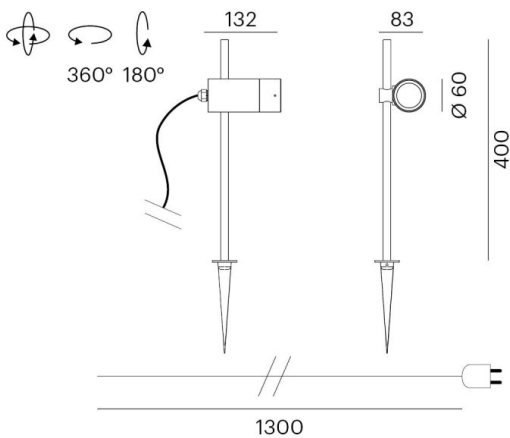

CHOPA

472-90059600

CHOPA F FLOOR LAMP made of aluminium, black, similar to RAL 9005, beam 38°, light output direct, with converter, dimmability: not dimmable, cable black, IP65

DRAWING

TECHNICAL DETAILS

System perform. [W]	7
Bulb type	LED
Luminous flux [lm]	450
Colour temp. [K]	3000K
CRI	>90
Converter	with converter
Dimming	not dimmable
Light output	direct
Beam angle [°]	38°
Voltage [V]	220-240V 50/60Hz
Material	aluminium
Length [mm]	132
Height [mm]	400
Diameter [mm]	60
IP protection class	IP65
Voltage class	protection cl. I
Net weight [kg]	1,25
Colour lamp	black
RAL	9005
Electric wire	black
EAN-Number	9010506111675
Lifetime [h]	L80 B10 20 000
Energy efficiency cl.	F

LIGHT DISTRIBUTION CURVE

The values are rated values. Power and luminous flux are initially subject to a tolerance of +/- 10%. Colour temperature tolerance: +/- 150 K. The values apply to an ambient temperature of 25°C unless otherwise specified.