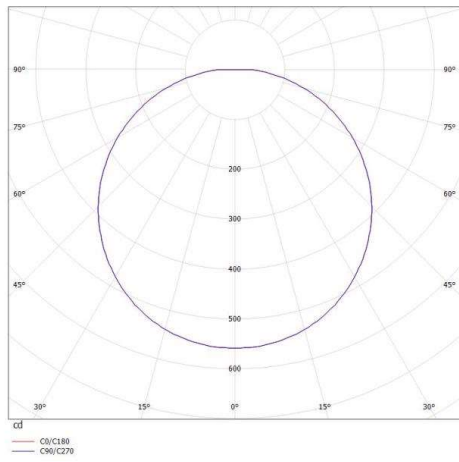

**MUSO****501-r281915e**

MUSO ROUND SD SURFACE MOUNTED CEILING LUMINAIRE made of synthetic, white, similar to RAL 9010, light output direct, with converter, dimmability: not dimmable, IP54 emergency light 3 hours

**DRAWING****TECHNICAL DETAILS**

System perform. [W]	18
Bulb type	LED
Luminous flux [lm]	1750
Colour temp. [K]	3000K
CRI	>80
Converter	with converter
Dimming	not dimmable
Light output	direct
Voltage [V]	220-240V 50/60Hz
Material	synthetic
Height [mm]	48
Diameter [mm]	280
IP protection class	IP54
Voltage class	protection cl. II
Shock resistance	IK08
Net weight [kg]	1,30
Colour lamp	white
RAL	9010
EAN-Number	9010506028072
Lifetime [h]	L80 B10 20 000
Energy efficiency cl.	D
No. of luminaires B16A	50

**LIGHT DISTRIBUTION CURVE**

The values are rated values. Power and luminous flux are initially subject to a tolerance of +/- 10%. Colour temperature tolerance: +/- 150 K. The values apply to an ambient temperature of 25°C unless otherwise specified.