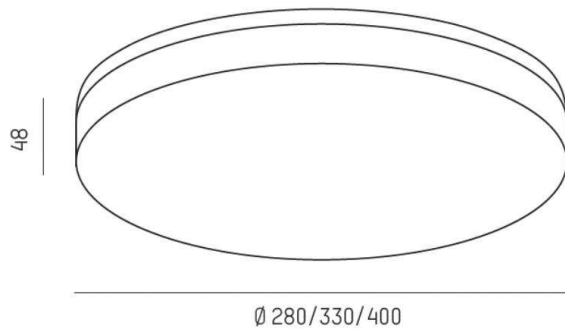

**MUSO****501-r281915e**

MUSO ROUND SD SURFACE MOUNTED CEILING LUMINAIRE made of synthetic, white, similar to RAL 9010, light output direct, with converter, dimmability: not dimmable, IP54 emergency light 3 hours

**DRAWING****TECHNICAL DETAILS**

System perform. [W]	18
Bulb type	LED
Luminous flux [lm]	1750
Colour temp. [K]	3000K
CRI	>80
Converter	with converter
Dimming	not dimmable
Light output	direct
Voltage [V]	220-240V 50/60Hz
Material	synthetic
Height [mm]	48
Diameter [mm]	280
IP protection class	IP54
Voltage class	protection cl. II
Shock resistance	IK08
Net weight [kg]	1,30
Colour lamp	white
RAL	9010
EAN-Number	9010506028072
Lifetime [h]	L80 B10 20 000
Energy efficiency cl.	D
No. of luminaires B16A	50

**LIGHT DISTRIBUTION CURVE**

The values are rated values. Power and luminous flux are initially subject to a tolerance of +/- 10%. Colour temperature tolerance: +/- 150 K. The values apply to an ambient temperature of 25°C unless otherwise specified.