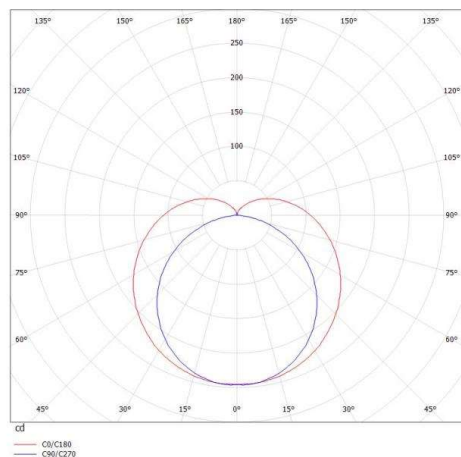

**MICA IP44 LED**

**520-0191**

MICA IP44 SD WALL / CEILING LUMINAIRE made of metal, chrome, satined PMMA opal diffuser satined, light output direct, with converter, dimmable not dimmable, IP44

**DRAWING**

**TECHNICAL DETAILS**

|                     |                    |
|---------------------|--------------------|
| System perform. [W] | 15                 |
| Bulb type           | LED                |
| Luminous flux [lm]  | 1090               |
| Colour temp. [K]    | 3000K              |
| CRI                 | >80                |
| Optics              | PMMA opal diffuser |
| Designer            | INHOUSE            |
| Converter           | with converter     |
| Dimming             | not dimmable       |
| Light output        | direct             |
| Voltage [V]         | 220-240V 50/60HZ   |
| Material            | metal              |
| Length [mm]         | 606                |
| Width [mm]          | 52,5               |
| Height [mm]         | 62                 |
| Troat [mm]          | 52,5               |
| IP protection class | IP44               |
| Voltage class       | protection cl. I   |
| Net weight [kg]     | 2,77               |

|                       |                |
|-----------------------|----------------|
| Color lamp            | chrome         |
| Glass color           | satined        |
| EAN-Number            | 9008905223273  |
| Lifetime [h]          | L80 B10 50 000 |
| Energy efficiency cl. | D              |

**LIGHT DISTRIBUTION CURVE**

The values are rated values. Power and luminous flux are initially subject to a tolerance of +/- 10%. Colour temperature tolerance: +/- 150 K. The values apply to an ambient temperature of 25°C unless otherwise specified.