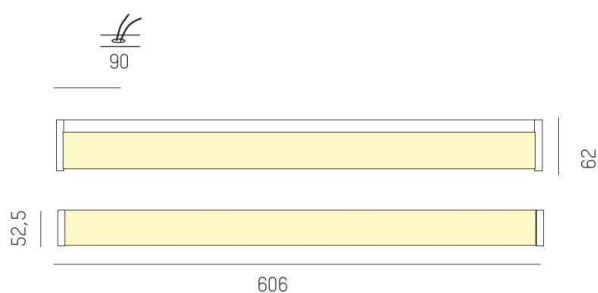

**MICA IP44 LED**

**520-0191**

MICA IP44 SD WALL / CEILING LUMINAIRE made of metal, chrome, satined PMMA opal diffuser satined, light output direct, with converter, dimmable not dimmable, IP44

**DRAWING**

**TECHNICAL DETAILS**

|                     |                    |
|---------------------|--------------------|
| System perform. [W] | 15                 |
| Bulb type           | LED                |
| Luminous flux [lm]  | 1090               |
| Colour temp. [K]    | 3000K              |
| CRI                 | >80                |
| Optics              | PMMA opal diffuser |
| Designer            | INHOUSE            |
| Converter           | with converter     |
| Dimming             | not dimmable       |
| Light output        | direct             |
| Voltage [V]         | 220-240V 50/60HZ   |
| Material            | metal              |
| Length [mm]         | 606                |
| Width [mm]          | 52,5               |
| Height [mm]         | 62                 |
| Troat [mm]          | 52,5               |
| IP protection class | IP44               |
| Voltage class       | protection cl. I   |
| Net weight [kg]     | 2,77               |

|                       |                |
|-----------------------|----------------|
| Color lamp            | chrome         |
| Glass color           | satined        |
| EAN-Number            | 9008905223273  |
| Lifetime [h]          | L80 B10 50 000 |
| Energy efficiency cl. | D              |

**LIGHT DISTRIBUTION CURVE**

The values are rated values. Power and luminous flux are initially subject to a tolerance of +/- 10%. Colour temperature tolerance: +/- 150 K. The values apply to an ambient temperature of 25°C unless otherwise specified.