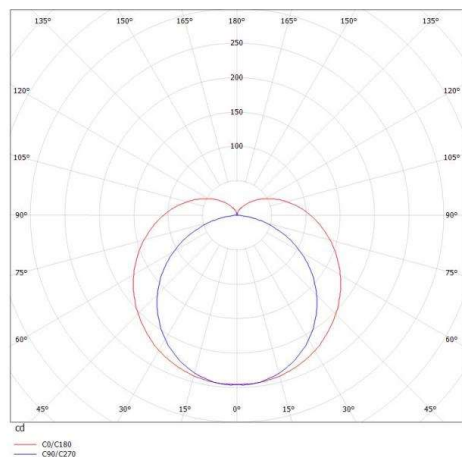

**MICA IP44 LED**

**520-0194**

MICA IP44 SD WALL / CEILING LUMINAIRE made of metal, silver matt, satined PMMA opal diffuser satined, light output direct, with converter, dimmable not dimmable, IP44

**DRAWING**

**TECHNICAL DETAILS**

System perform. [W]	15
Bulb type	LED
Luminous flux [lm]	1090
Colour temp. [K]	3000K
CRI	>80
Optics	PMMA opal diffuser
Designer	INHOUSE
Converter	with converter
Dimming	nicht dimmbar
Light output	direct
Voltage [V]	220-240V 50/60HZ
Material	metal

Length [mm]	606
Width [mm]	52,5
Height [mm]	62
Troat [mm]	52,5
IP protection class	IP44
Voltage class	protection cl. I
Net weight [kg]	1,07

**LIGHT DISTRIBUTION CURVE**

Color lamp	silver matt
Glass color	satined
EAN-Number	9008905223297
Lifetime [h]	L80 B10 50 000