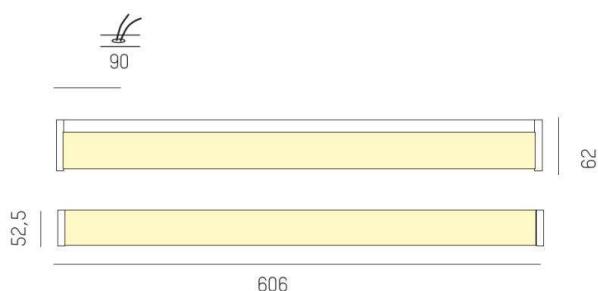

**MICA IP44 LED**

**520-0194**

MICA IP44 SD WALL / CEILING LUMINAIRE made of metal, silver matt, satined PMMA opal diffuser satined, light output direct, with converter, dimmable not dimmable, IP44

**DRAWING**

**TECHNICAL DETAILS**

System perform. [W]	15
Bulb type	LED
Luminous flux [lm]	1090
Colour temp. [K]	3000K
CRI	>80
Optics	PMMA opal diffuser
Designer	INHOUSE
Converter	with converter
Dimming	nicht dimmbar
Light output	direct
Voltage [V]	220-240V 50/60HZ
Material	metal

Length [mm]	606
Width [mm]	52,5
Height [mm]	62
Troat [mm]	52,5
IP protection class	IP44
Voltage class	protection cl. I
Net weight [kg]	1,07

**LIGHT DISTRIBUTION CURVE**

Color lamp	silver matt
Glass color	satined
EAN-Number	9008905223297
Lifetime [h]	L80 B10 50 000