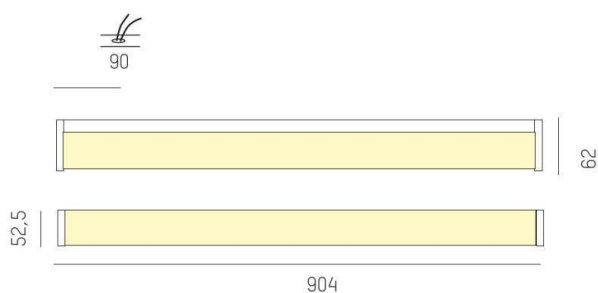

**MICA IP44 LED**

**520-0291**

MICA IP44 SD WALL / CEILING LUMINAIRE made of metal, chrome, satined PMMA opal diffuser satined, light output direct, with converter, max. 350mA, dimmable not dimmable, IP44

**DRAWING**

**TECHNICAL DETAILS**

System perform. [W]	21
Bulb type	LED
Luminous flux [lm]	1640
Current sec. [mA]	350
Colour temp. [K]	3000K
CRI	>80
Optics	PMMA opal diffuser
Designer	INHOUSE
Converter	with converter
Dimming	nicht dimmbar
Light output	direct
Voltage [V]	220-240V 50/60HZ
Material	metal

Length [mm]	904
Width [mm]	52,5
Height [mm]	62
Troat [mm]	52,5
IP protection class	IP44
Voltage class	protection cl. I
Net weight [kg]	1,64

**LIGHT DISTRIBUTION CURVE**

Color lamp	chrome
Glass color	satined
EAN-Number	9008905223396
Lifetime [h]	L80 B10 50 000