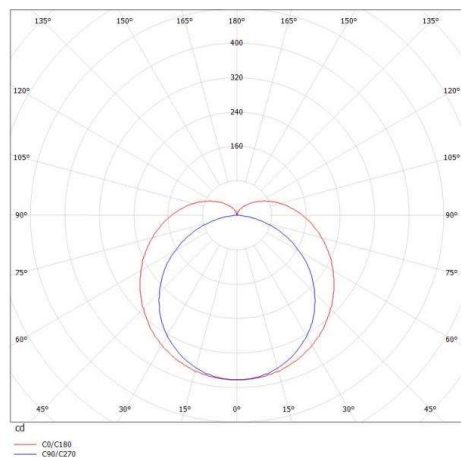

**DRAWING**

**TECHNICAL DETAILS**

System perform. [W]	21
Bulb type	LED
Luminous flux [lm]	1640
Current sec. [mA]	350
Colour temp. [K]	3000K
CRI	>80
Optics	PMMA opal diffuser
Designer	INHOUSE
Converter	with converter
Dimming	nicht dimmbar
Light output	direct
Voltage [V]	220-240V 50/60HZ
Material	metal

Length [mm]	904
Width [mm]	52,5
Height [mm]	62
Troat [mm]	52,5
IP protection class	IP44
Voltage class	protection cl. I
Net weight [kg]	1,64

**LIGHT DISTRIBUTION CURVE**

Color lamp	chrome
Glass color	satined
EAN-Number	9008905223396
Lifetime [h]	L80 B10 50 000