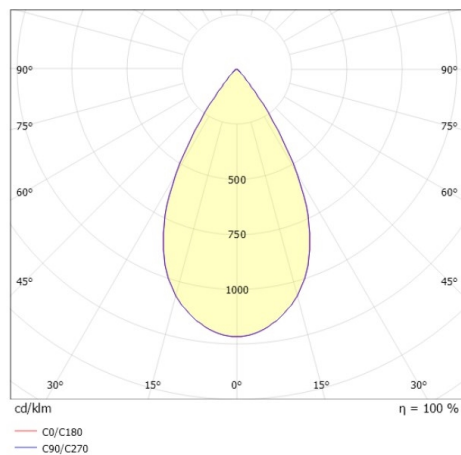

DARK NIGHT XS

527-0009020424050

DARK NIGHT TURN XS SD SURFACE MOUNTED DOWNLIGHT made of aluminium, white, similar to RAL 9016, decor silver, high-efficiently vacuum deposited aluminium reflector beam 60°, light output direct, UGR <19, swiveling 355°, tilting 25°, with converter, max. 250mA, dimmability: not dimmable, IP20

DRAWING

TECHNICAL DETAILS

System perform. [W]	9
Bulb type	LED
Luminous flux [lm]	600
Current sec. [mA]	250
Colour temp. [K]	4000K
CRI	>90
UGR	<19
Optics	vacuum deposited aluminium reflector
Converter	with converter
Dimming	not dimmable
Light output	direct
Beam angle [°]	60°
Voltage [V]	220-240V 50/60Hz
Material	aluminium
Height [mm]	115
Diameter [mm]	85
IP protection class	IP20
Voltage class	protection cl. I
Shock resistance	IK02
Net weight [kg]	0,67
Colour lamp	white
RAL	9016
Colour decor	silver
EAN-Number	9010506860931
Lifetime [h]	L80 B10 50 000
Energy efficiency cl.	D
No. of luminaires B16A	50

LIGHT DISTRIBUTION CURVE

The values are rated values. Power and luminous flux are initially subject to a tolerance of +/- 10%. Colour temperature tolerance: +/- 150 K. The values apply to an ambient temperature of 25°C unless otherwise specified.