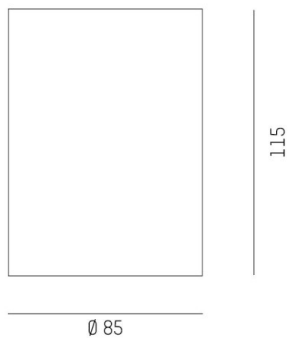

DARK NIGHT XS

527-0009020424050

DARK NIGHT TURN XS SD SURFACE MOUNTED DOWNLIGHT made of aluminium, white, similar to RAL 9016, decor silver, high-efficiently vacuum deposited aluminium reflector beam 60°, light output direct, UGR <19, swiveling 355°, tilting 25°, with converter, max. 250mA, dimmability: not dimmable, IP20

DRAWING

TECHNICAL DETAILS

System perform. [W]	9
Bulb type	LED
Luminous flux [lm]	600
Current sec. [mA]	250
Colour temp. [K]	4000K
CRI	>90
UGR	<19
Optics	vacuum deposited aluminium reflector
Converter	with converter
Dimming	not dimmable
Light output	direct
Beam angle [°]	60°
Voltage [V]	220-240V 50/60Hz
Material	aluminium
Height [mm]	115
Diameter [mm]	85
IP protection class	IP20
Voltage class	protection cl. I
Shock resistance	IK02
Net weight [kg]	0,67
Colour lamp	white
RAL	9016
Colour decor	silver
EAN-Number	9010506860931
Lifetime [h]	L80 B10 50 000
Energy efficiency cl.	D
No. of luminaires B16A	50

LIGHT DISTRIBUTION CURVE

The values are rated values. Power and luminous flux are initially subject to a tolerance of +/- 10%. Colour temperature tolerance: +/- 150 K. The values apply to an ambient temperature of 25°C unless otherwise specified.