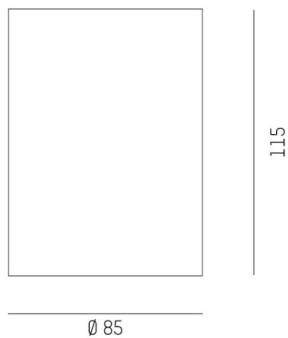

DARK NIGHT XS

527-0009020424060

DARK NIGHT TURN XS SD SURFACE MOUNTED DOWNLIGHT made of aluminium, black matt, similar to RAL 9005, decor silver, high-efficiently vacuum deposited aluminium reflector beam 60°, light output direct, UGR <19, swiveling 355°, tilting 25°, with converter, max. 250mA, dimmability: not dimmable, IP20

DRAWING

TECHNICAL DETAILS

System perform. [W]	9
Bulb type	LED
Luminous flux [lm]	600
Current sec. [mA]	250
Colour temp. [K]	4000K
CRI	>90
UGR	<19
Optics	vacuum deposited aluminium reflector
Converter	with converter
Dimming	not dimmable
Light output	direct
Beam angle [°]	60°
Voltage [V]	220-240V 50/60Hz
Material	aluminium
Height [mm]	115
Diameter [mm]	85
IP protection class	IP20
Voltage class	protection cl. I
Shock resistance	IK02
Net weight [kg]	0,67
Colour lamp	black matt
RAL	9005
Colour decor	silver
EAN-Number	9010506860948
Lifetime [h]	L80 B10 50 000
Energy efficiency cl.	D
No. of luminaires B16A	50

LIGHT DISTRIBUTION CURVE

The values are rated values. Power and luminous flux are initially subject to a tolerance of +/- 10%. Colour temperature tolerance: +/- 150 K. The values apply to an ambient temperature of 25°C unless otherwise specified.