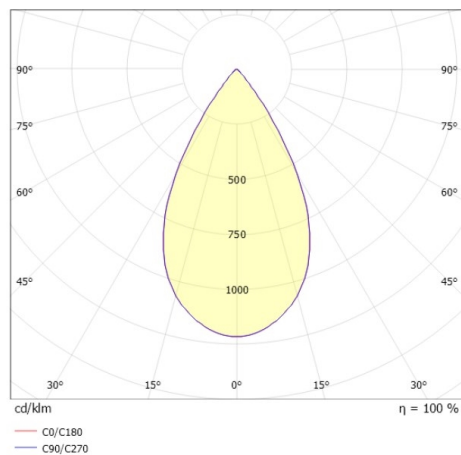

DARK NIGHT XS

527-0009020424060

DARK NIGHT TURN XS SD SURFACE MOUNTED DOWNLIGHT made of aluminium, black matt, similar to RAL 9005, decor silver, high-efficiently vacuum deposited aluminium reflector beam 60°, light output direct, UGR <19, swiveling 355°, tilting 25°, with converter, max. 250mA, dimmability: not dimmable, IP20

DRAWING

TECHNICAL DETAILS

System perform. [W]	9
Bulb type	LED
Luminous flux [lm]	600
Current sec. [mA]	250
Colour temp. [K]	4000K
CRI	>90
UGR	<19
Optics	vacuum deposited aluminium reflector
Converter	with converter
Dimming	not dimmable
Light output	direct
Beam angle [°]	60°
Voltage [V]	220-240V 50/60Hz
Material	aluminium
Height [mm]	115
Diameter [mm]	85
IP protection class	IP20
Voltage class	protection cl. I
Shock resistance	IK02
Net weight [kg]	0,67
Colour lamp	black matt
RAL	9005
Colour decor	silver
EAN-Number	9010506860948
Lifetime [h]	L80 B10 50 000
Energy efficiency cl.	D
No. of luminaires B16A	50

LIGHT DISTRIBUTION CURVE

The values are rated values. Power and luminous flux are initially subject to a tolerance of +/- 10%. Colour temperature tolerance: +/- 150 K. The values apply to an ambient temperature of 25°C unless otherwise specified.