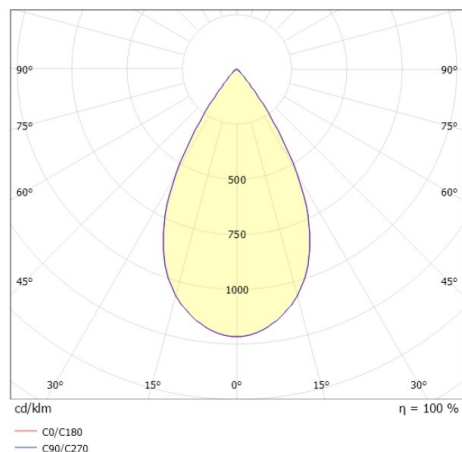

DARK NIGHT XS

527-0009020443050

DARK NIGHT TURN XS SD SURFACE MOUNTED DOWNLIGHT made of aluminium, white, similar to RAL 9016, decor silver, high-efficiently vacuum deposited aluminium reflector beam 60°, light output direct, UGR <19, swiveling 355°, tilting 25°, with converter, max. 250mA, dimmability: not dimmable, IP20

DRAWING

TECHNICAL DETAILS

System perform. [W]	9
Bulb type	LED
Luminous flux [lm]	600
Current sec. [mA]	250
Colour temp. [K]	2700K
CRI	PREMIUM>90
UGR	<19
Optics	vacuum deposited aluminium reflector
Converter	with converter
Dimming	not dimmable
Light output	direct
Beam angle [°]	60°
Voltage [V]	220-240V 50/60Hz
Material	aluminium
Height [mm]	115
Diameter [mm]	85
IP protection class	IP20
Voltage class	protection cl. I
Shock resistance	IK02
Net weight [kg]	0,67
Colour lamp	white
RAL	9016
Colour decor	silver
EAN-Number	9010506860955
Lifetime [h]	L80 B10 50 000
Energy efficiency cl.	D
No. of luminaires B16A	50

LIGHT DISTRIBUTION CURVE

The values are rated values. Power and luminous flux are initially subject to a tolerance of +/- 10%. Colour temperature tolerance: +/- 150 K. The values apply to an ambient temperature of 25°C unless otherwise specified.