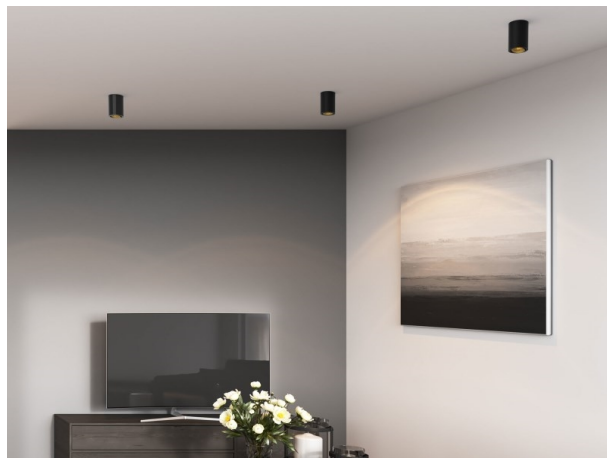

DARK NIGHT XS

527-0009020443050

DARK NIGHT TURN XS SD SURFACE MOUNTED DOWNLIGHT made of aluminium, white, similar to RAL 9016, decor silver, high-efficiently vacuum deposited aluminium reflector beam 60°, light output direct, UGR <19, swiveling 355°, tilting 25°, with converter, max. 250mA, dimmability: not dimmable, IP20

DRAWING

TECHNICAL DETAILS

System perform. [W]	9
Bulb type	LED
Luminous flux [lm]	600
Current sec. [mA]	250
Colour temp. [K]	2700K
CRI	PREMIUM>90
UGR	<19
Optics	vacuum deposited aluminium reflector
Converter	with converter
Dimming	not dimmable
Light output	direct
Beam angle [°]	60°
Voltage [V]	220-240V 50/60Hz
Material	aluminium
Height [mm]	115
Diameter [mm]	85
IP protection class	IP20
Voltage class	protection cl. I
Shock resistance	IK02
Net weight [kg]	0,67
Colour lamp	white
RAL	9016
Colour decor	silver
EAN-Number	9010506860955
Lifetime [h]	L80 B10 50 000
Energy efficiency cl.	D
No. of luminaires B16A	50