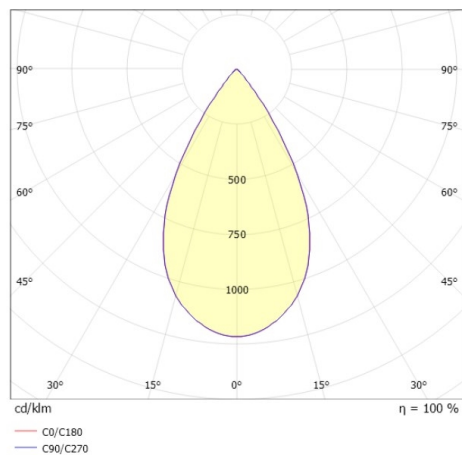

DARK NIGHT XS

527-0009020449050

DARK NIGHT TURN XS SD SURFACE MOUNTED DOWNLIGHT made of aluminium, white, similar to RAL 9016, decor silver, high-efficiently vacuum deposited aluminium reflector beam 60°, light output direct, UGR <19, swiveling 355°, tilting 25°, with converter, max. 250mA, dimmability: not dimmable, IP20

DRAWING

TECHNICAL DETAILS

System perform. [W]	9
Bulb type	LED
Luminous flux [lm]	600
Current sec. [mA]	250
Colour temp. [K]	3000K
CRI	PREMIUM>90
UGR	<19
Optics	vacuum deposited aluminium reflector
Converter	with converter
Dimming	not dimmable
Light output	direct
Beam angle [°]	60°
Voltage [V]	220-240V 50/60Hz
Material	aluminium
Height [mm]	115
Diameter [mm]	85
IP protection class	IP20
Voltage class	protection cl. I
Shock resistance	IK02
Net weight [kg]	0,67
Colour lamp	white
RAL	9016
Colour decor	silver
EAN-Number	9010506860979
Lifetime [h]	L80 B10 50 000
Energy efficiency cl.	D
No. of luminaires B16A	50

LIGHT DISTRIBUTION CURVE

The values are rated values. Power and luminous flux are initially subject to a tolerance of +/- 10%. Colour temperature tolerance: +/- 150 K. The values apply to an ambient temperature of 25°C unless otherwise specified.