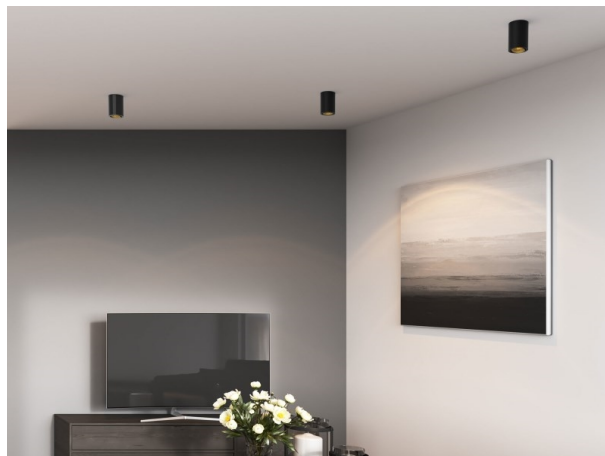

DARK NIGHT XS

527-0009020449050

DARK NIGHT TURN XS SD SURFACE MOUNTED DOWNLIGHT made of aluminium, white, similar to RAL 9016, decor silver, high-efficiently vacuum deposited aluminium reflector beam 60°, light output direct, UGR <19, swiveling 355°, tilting 25°, with converter, max. 250mA, dimmability: not dimmable, IP20

DRAWING

TECHNICAL DETAILS

System perform. [W]	9
Bulb type	LED
Luminous flux [lm]	600
Current sec. [mA]	250
Colour temp. [K]	3000K
CRI	PREMIUM>90
UGR	<19
Optics	vacuum deposited aluminium reflector
Converter	with converter
Dimming	not dimmable
Light output	direct
Beam angle [°]	60°
Voltage [V]	220-240V 50/60Hz
Material	aluminium
Height [mm]	115
Diameter [mm]	85
IP protection class	IP20
Voltage class	protection cl. I
Shock resistance	IK02
Net weight [kg]	0,67
Colour lamp	white
RAL	9016
Colour decor	silver
EAN-Number	9010506860979
Lifetime [h]	L80 B10 50 000
Energy efficiency cl.	D
No. of luminaires B16A	50