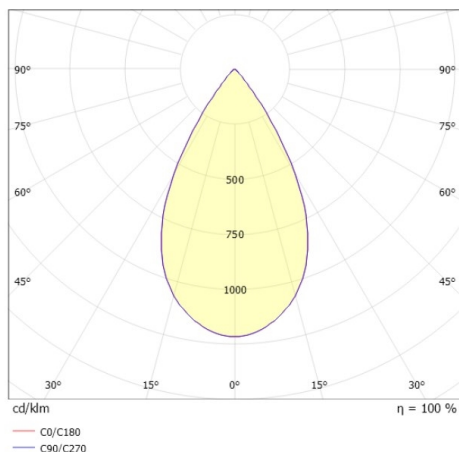

DARK NIGHT XS

527-0009020449060

DARK NIGHT TURN XS SD SURFACE MOUNTED DOWNLIGHT made of aluminium, black matt, similar to RAL 9005, decor silver, high-efficiently vacuum deposited aluminium reflector beam 60°, light output direct, UGR <19, swiveling 355°, tilting 25°, with converter, max. 250mA, dimmability: not dimmable, IP20

DRAWING

TECHNICAL DETAILS

System perform. [W]	9
Bulb type	LED
Luminous flux [lm]	600
Current sec. [mA]	250
Colour temp. [K]	3000K
CRI	PREMIUM>90
UGR	<19
Optics	vacuum deposited aluminium reflector
Converter	with converter
Dimming	not dimmable
Light output	direct
Beam angle [°]	60°
Voltage [V]	220-240V 50/60Hz
Material	aluminium
Height [mm]	115
Diameter [mm]	85
IP protection class	IP20
Voltage class	protection cl. I
Shock resistance	IK02
Net weight [kg]	0,67
Colour lamp	black matt
RAL	9005
Colour decor	silver
EAN-Number	9010506860986
Lifetime [h]	L80 B10 50 000
Energy efficiency cl.	D
No. of luminaires B16A	50

LIGHT DISTRIBUTION CURVE

The values are rated values. Power and luminous flux are initially subject to a tolerance of +/- 10%. Colour temperature tolerance: +/- 150 K. The values apply to an ambient temperature of 25°C unless otherwise specified.