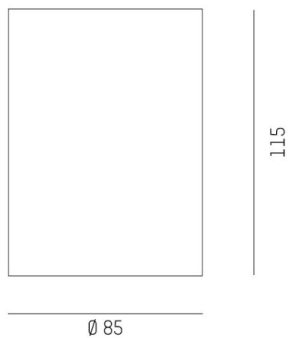

DARK NIGHT XS

527-0009020449060

DARK NIGHT TURN XS SD SURFACE MOUNTED DOWNLIGHT made of aluminium, black matt, similar to RAL 9005, decor silver, high-efficiently vacuum deposited aluminium reflector beam 60°, light output direct, UGR <19, swiveling 355°, tilting 25°, with converter, max. 250mA, dimmability: not dimmable, IP20

DRAWING

TECHNICAL DETAILS

System perform. [W]	9
Bulb type	LED
Luminous flux [lm]	600
Current sec. [mA]	250
Colour temp. [K]	3000K
CRI	PREMIUM>90
UGR	<19
Optics	vacuum deposited aluminium reflector
Converter	with converter
Dimming	not dimmable
Light output	direct
Beam angle [°]	60°
Voltage [V]	220-240V 50/60Hz
Material	aluminium
Height [mm]	115
Diameter [mm]	85
IP protection class	IP20
Voltage class	protection cl. I
Shock resistance	IK02
Net weight [kg]	0,67
Colour lamp	black matt
RAL	9005
Colour decor	silver
EAN-Number	9010506860986
Lifetime [h]	L80 B10 50 000
Energy efficiency cl.	D
No. of luminaires B16A	50

LIGHT DISTRIBUTION CURVE

The values are rated values. Power and luminous flux are initially subject to a tolerance of +/- 10%. Colour temperature tolerance: +/- 150 K. The values apply to an ambient temperature of 25°C unless otherwise specified.