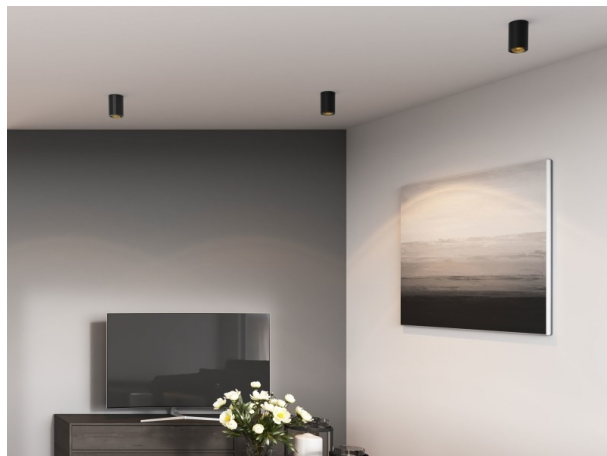

DARK NIGHT XS

527-0009030424050

DARK NIGHT TURN XS SD SURFACE MOUNTED DOWNLIGHT made of aluminium, white, similar to RAL 9016, decor black, high-efficiently vacuum deposited aluminium reflector beam 60°, light output direct, UGR <19, swiveling 355°, tilting 25°, with converter, max. 250mA, dimmability: not dimmable, IP20

DRAWING

TECHNICAL DETAILS

System perform. [W]	9
Bulb type	LED
Luminous flux [lm]	600
Current sec. [mA]	250
Colour temp. [K]	4000K
CRI	>90
UGR	<19
Optics	vacuum deposited aluminium reflector
Converter	with converter
Dimming	not dimmable
Light output	direct
Beam angle [°]	60°
Voltage [V]	220-240V 50/60Hz
Material	aluminium
Height [mm]	115
Diameter [mm]	85
IP protection class	IP20
Voltage class	protection cl. I
Shock resistance	IK02
Net weight [kg]	0,67
Colour lamp	white
RAL	9016
Colour decor	black
EAN-Number	9010506860993
Lifetime [h]	L80 B10 50 000
Energy efficiency cl.	D
No. of luminaires B16A	50