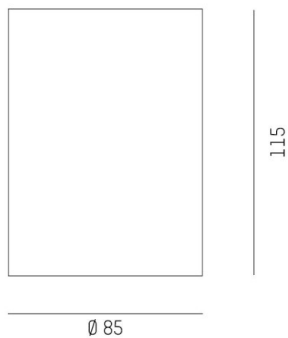

DARK NIGHT XS

527-0009030424060

DARK NIGHT TURN XS SD SURFACE MOUNTED DOWNLIGHT made of aluminium, black matt, similar to RAL 9005, decor black, high-efficiently vacuum deposited aluminium reflector beam 60°, light output direct, UGR <19, swiveling 355°, tilting 25°, with converter, max. 250mA, dimmability: not dimmable, IP20

DRAWING

TECHNICAL DETAILS

System perform. [W]	9
Bulb type	LED
Luminous flux [lm]	600
Current sec. [mA]	250
Colour temp. [K]	4000K
CRI	>90
UGR	<19
Optics	vacuum deposited aluminium reflector
Converter	with converter
Dimming	not dimmable
Light output	direct
Beam angle [°]	60°
Voltage [V]	220-240V 50/60Hz
Material	aluminium
Height [mm]	115
Diameter [mm]	85
IP protection class	IP20
Voltage class	protection cl. I
Shock resistance	IK02
Net weight [kg]	0,67
Colour lamp	black matt
RAL	9005
Colour decor	black
EAN-Number	9010506861006
Lifetime [h]	L80 B10 50 000
Energy efficiency cl.	D
No. of luminaires B16A	50

LIGHT DISTRIBUTION CURVE

The values are rated values. Power and luminous flux are initially subject to a tolerance of +/- 10%. Colour temperature tolerance: +/- 150 K. The values apply to an ambient temperature of 25°C unless otherwise specified.