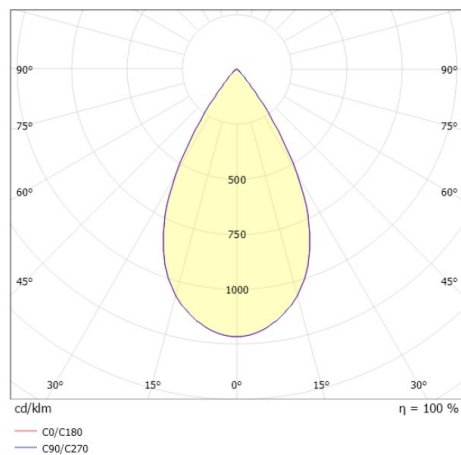

DARK NIGHT XS

527-0009030424060

DARK NIGHT TURN XS SD SURFACE MOUNTED DOWNLIGHT made of aluminium, black matt, similar to RAL 9005, decor black, high-efficiently vacuum deposited aluminium reflector beam 60°, light output direct, UGR <19, swiveling 355°, tilting 25°, with converter, max. 250mA, dimmability: not dimmable, IP20

DRAWING

TECHNICAL DETAILS

System perform. [W]	9
Bulb type	LED
Luminous flux [lm]	600
Current sec. [mA]	250
Colour temp. [K]	4000K
CRI	>90
UGR	<19
Optics	vacuum deposited aluminium reflector
Converter	with converter
Dimming	not dimmable
Light output	direct
Beam angle [°]	60°
Voltage [V]	220-240V 50/60Hz
Material	aluminium
Height [mm]	115
Diameter [mm]	85
IP protection class	IP20
Voltage class	protection cl. I
Shock resistance	IK02
Net weight [kg]	0,67
Colour lamp	black matt
RAL	9005
Colour decor	black
EAN-Number	9010506861006
Lifetime [h]	L80 B10 50 000
Energy efficiency cl.	D
No. of luminaires B16A	50

LIGHT DISTRIBUTION CURVE

The values are rated values. Power and luminous flux are initially subject to a tolerance of +/- 10%. Colour temperature tolerance: +/- 150 K. The values apply to an ambient temperature of 25°C unless otherwise specified.