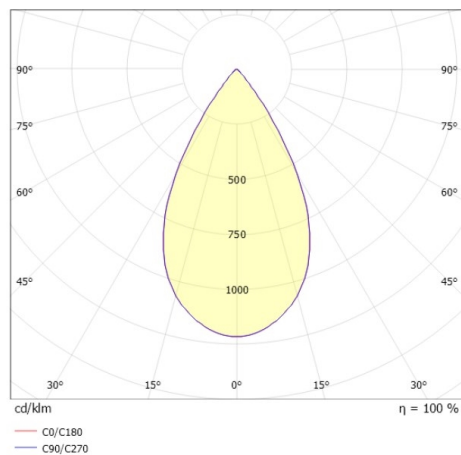

DARK NIGHT XS

527-0009030443050

DARK NIGHT TURN XS SD SURFACE MOUNTED DOWNLIGHT made of aluminium, white, similar to RAL 9016, decor black, high-efficiently vacuum deposited aluminium reflector beam 60°, light output direct, UGR <19, swiveling 355°, tilting 25°, with converter, max. 250mA, dimmability: not dimmable, IP20

DRAWING

TECHNICAL DETAILS

System perform. [W]	9
Bulb type	LED
Luminous flux [lm]	600
Current sec. [mA]	250
Colour temp. [K]	2700K
CRI	PREMIUM>90
UGR	<19
Optics	vacuum deposited aluminium reflector
Converter	with converter
Dimming	not dimmable
Light output	direct
Beam angle [°]	60°
Voltage [V]	220-240V 50/60Hz
Material	aluminium
Height [mm]	115
Diameter [mm]	85
IP protection class	IP20
Voltage class	protection cl. I
Shock resistance	IK02
Net weight [kg]	0,67
Colour lamp	white
RAL	9016
Colour decor	black
EAN-Number	9010506861013
Lifetime [h]	L80 B10 50 000
Energy efficiency cl.	D
No. of luminaires B16A	50

LIGHT DISTRIBUTION CURVE

The values are rated values. Power and luminous flux are initially subject to a tolerance of +/- 10%. Colour temperature tolerance: +/- 150 K. The values apply to an ambient temperature of 25°C unless otherwise specified.