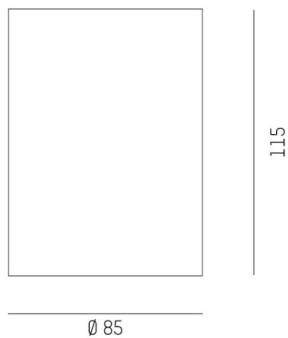

DARK NIGHT XS

527-0009030443050

DARK NIGHT TURN XS SD SURFACE MOUNTED DOWNLIGHT made of aluminium, white, similar to RAL 9016, decor black, high-efficiently vacuum deposited aluminium reflector beam 60°, light output direct, UGR <19, swiveling 355°, tilting 25°, with converter, max. 250mA, dimmability: not dimmable, IP20

DRAWING

TECHNICAL DETAILS

System perform. [W]	9
Bulb type	LED
Luminous flux [lm]	600
Current sec. [mA]	250
Colour temp. [K]	2700K
CRI	PREMIUM>90
UGR	<19
Optics	vacuum deposited aluminium reflector
Converter	with converter
Dimming	not dimmable
Light output	direct
Beam angle [°]	60°
Voltage [V]	220-240V 50/60Hz
Material	aluminium
Height [mm]	115
Diameter [mm]	85
IP protection class	IP20
Voltage class	protection cl. I
Shock resistance	IK02
Net weight [kg]	0,67
Colour lamp	white
RAL	9016
Colour decor	black
EAN-Number	9010506861013
Lifetime [h]	L80 B10 50 000
Energy efficiency cl.	D
No. of luminaires B16A	50

LIGHT DISTRIBUTION CURVE

The values are rated values. Power and luminous flux are initially subject to a tolerance of +/- 10%. Colour temperature tolerance: +/- 150 K. The values apply to an ambient temperature of 25°C unless otherwise specified.